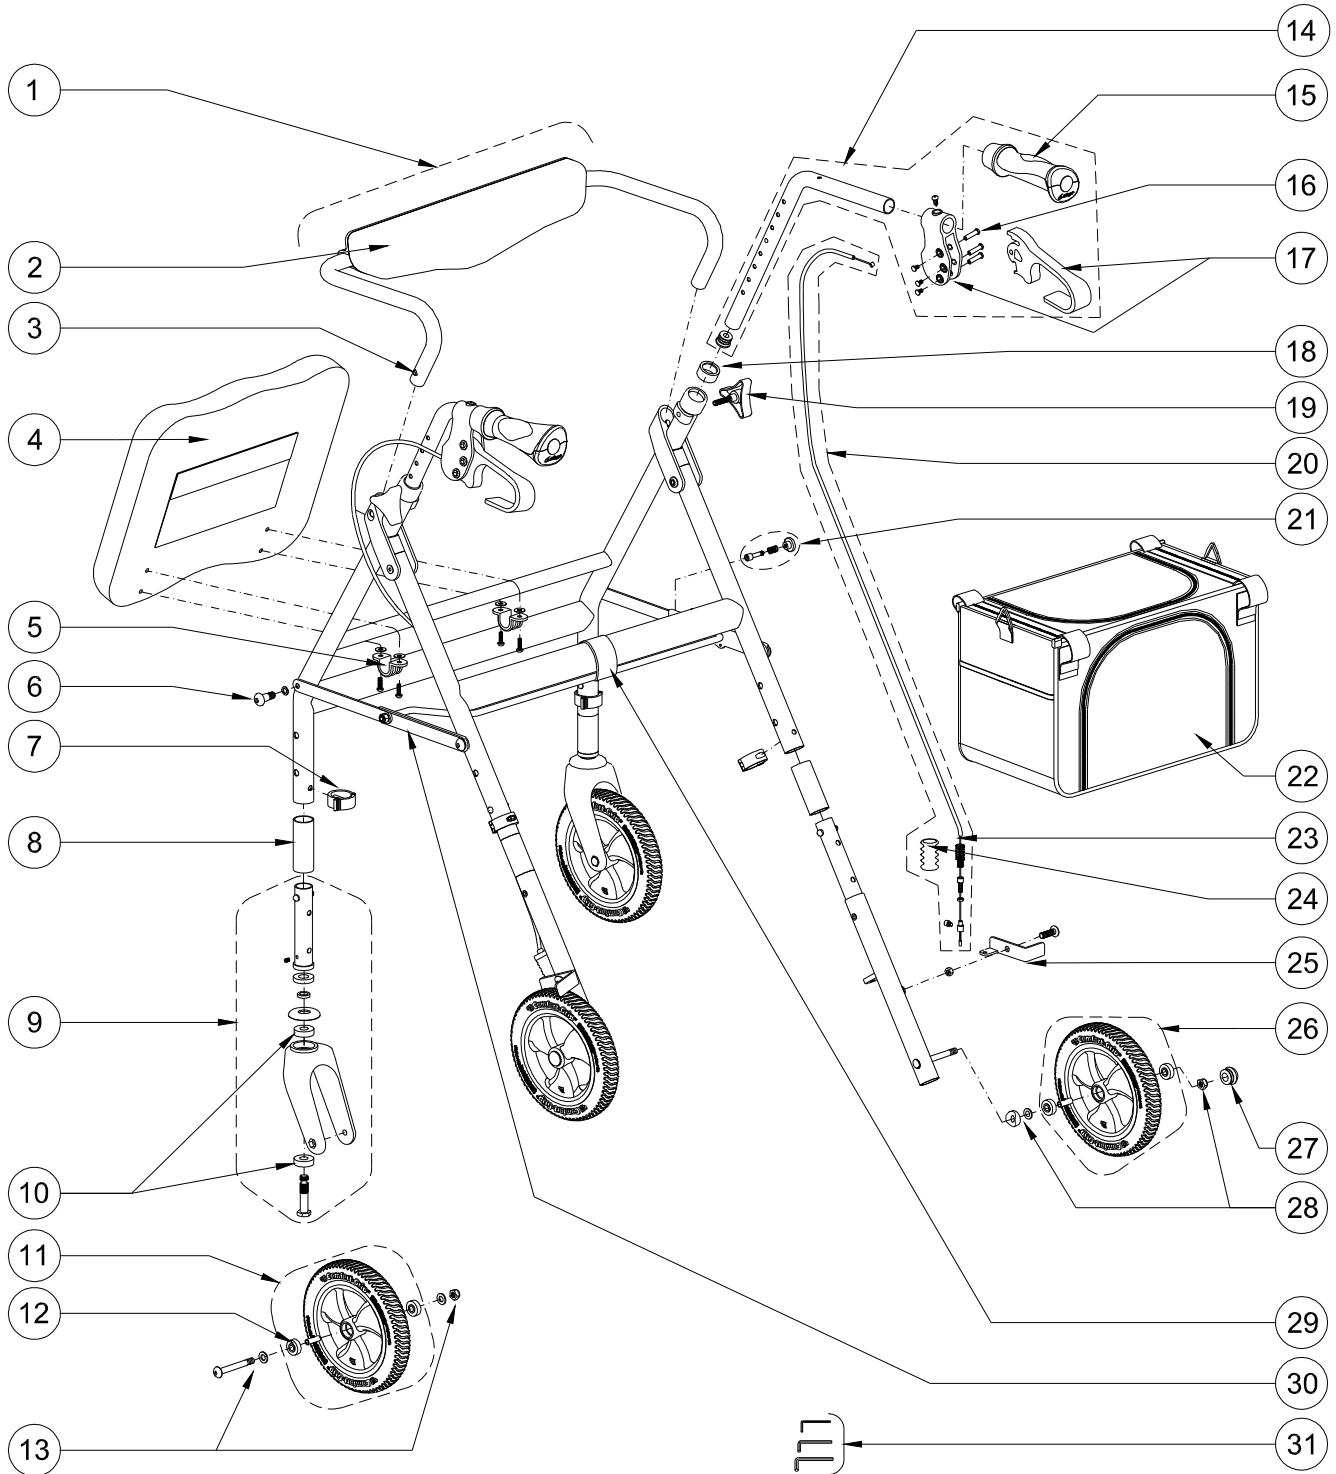

700-949 (IRIDESCENT BLUE) AIRGO COMFORT-PLUS XWD ROLLATOR 4.0

700-949 (IRIDESCENT BLUE) AIRGO COMFORT-PLUS XWD ROLLATOR 4.0

Item #	AMG Part #	Item Description	Qty Per	Sold by	UOM
1.	B01-221	Airgo Backrest XWD Assembly (Black Tube & 19mm, Airgo Back Pad, Bracket, 6 Flat Head Screws M5x16mm, 2 Push-Buttons & 2 Springs)	1	1	EA
2.	B01-251	Airgo Back Pad with Bracket & Hardware (6 Flat Head Screws M5x16mm)	1	1	EA
3.	B01-811	Push-Button & Spring (2 each / set)	1	1	ST
4.	A01-471	Ergo Seat XWD, Visco-Elastic Foam, Two Tones Grey-Blue	1	1	EA
5.	B01-816	Hardware for Seat (2 Brackets, 4 Screws M5x15mm & 4 Washers)	1	1	ST
6.	B01-822	Hardware for Folding Mechanism (4 Screws, 4 Steel Washers & 4 white Washers)	1	1	ST
7.	A01-241	E-Clip, Black – 4 ea / set	1	1	ST
8.	A01-511 IB	3" Extension Tubing, Iridescent-Blue (4 each / set)	1	1	ST
9.	B01-125	Front Fork Assy (Fork, Aluminum Housing, 2 Spacers, Plastic Cover, 2 Bearings, Plastic Fork, Bolt M12 & Retaining Screw)	2	1	EA
10.	A01-301	6001 Bearing	4	1	EA
11.	B01-141	8" Comfort-Plus Front Wheel (PU Tire 8"x1.25" with Full Hub, Bushing & 2	2	1	EA
12.	A01-302	608 Bearing	8	1	EA
13.	B01-832	Hardware for 8" Front Wheel (Bolt M8x78.5mm, 2 Washers & Nut)	2	1	ST
14.	B01-030L	Left Airgo Handle Bar for XW-Roll. with Brake Handle Assy (Handle Bar, Brake Handle with Housing & Hardware, Left Blue Airgo-Handle Grip & End Plug)	1	1	EA
	B01-030R	Right Airgo Handle Bar XW-Roll. with Brake Handle Assy (Handle Bar, Brake Handle with Housing & Hardware, Right Blue Airgo-Handle Grip & End Plug)	1	1	EA
15.	B01-401 BL	Blue Airgo Handle Grip, Left & Right	1	1	PR
16.	B01-851	Hardware for Brake Handle (3 Threaded Standoffs, 3 Screws M4x10mm & 1 Self-threading Screw)	2	1	ST
17.	B01-156	Brake Handle Assembly (Brake Handle & Housing, Adjustment Screw, Self-threading Screw, 3 Threaded Standoffs & 3 Screws M4x10mm), L&R	1	1	PR
18.	A01-206	Anti-Rattle, Plastic	2	1	EA
19.	A01-415	Triangular Knob, M6x30mm	2	1	EA
20.	B01-157	Brake Cable & Sleeve Assembly (Cable, Sleeve 860mm, Adjustment Screw, Spring, Spring Sleeve, Cable Stopper with Screw M5x6mm)	2	1	ST
21.	B01-090	Locking Subassembly for Folding Mechanism (Red Button, Spring & Pin)	1	1	ST
22.	A01-492	Soft Basket for "Comfort-Plus", Extra-Large, Black	1	1	EA
23.	A01-256	Brake Spring	2	1	EA
24.	A01-419	Spring Sleeve, Black	2	1	EA
25.	B01-159L	Bottom Brake Assembly, Left (Bolt M6x22mm, Left Brake Pad & Nut)	1	1	ST
	B01-159R	Bottom Brake Assembly, Right (Bolt M6x22mm, Right Brake Pad & Nut)	1	1	ST
26.	B01-142	8" Comfort-Plus Rear Wheel (PU Tire 8"x1.25" with Full Hub, Bushing & 2	2	1	EA
27.	A01-453	Hub Cap for Wheel	2	1	EA
28.	B01-845	Hardware for Rear Wheel (Locknut M8, Curved Washer & Steel Washer)	2	1	ST
29.	A01-433	Velcro Strap for Folding Bar (Black)	1	1	EA
30.	B01-088	Folding Mechanism for XWD, Complete with Locking System	1	1	ST
31.	A01-701	Tool Package (Allen Keys #4mm, #5mm & #6mm)	1	1	PK