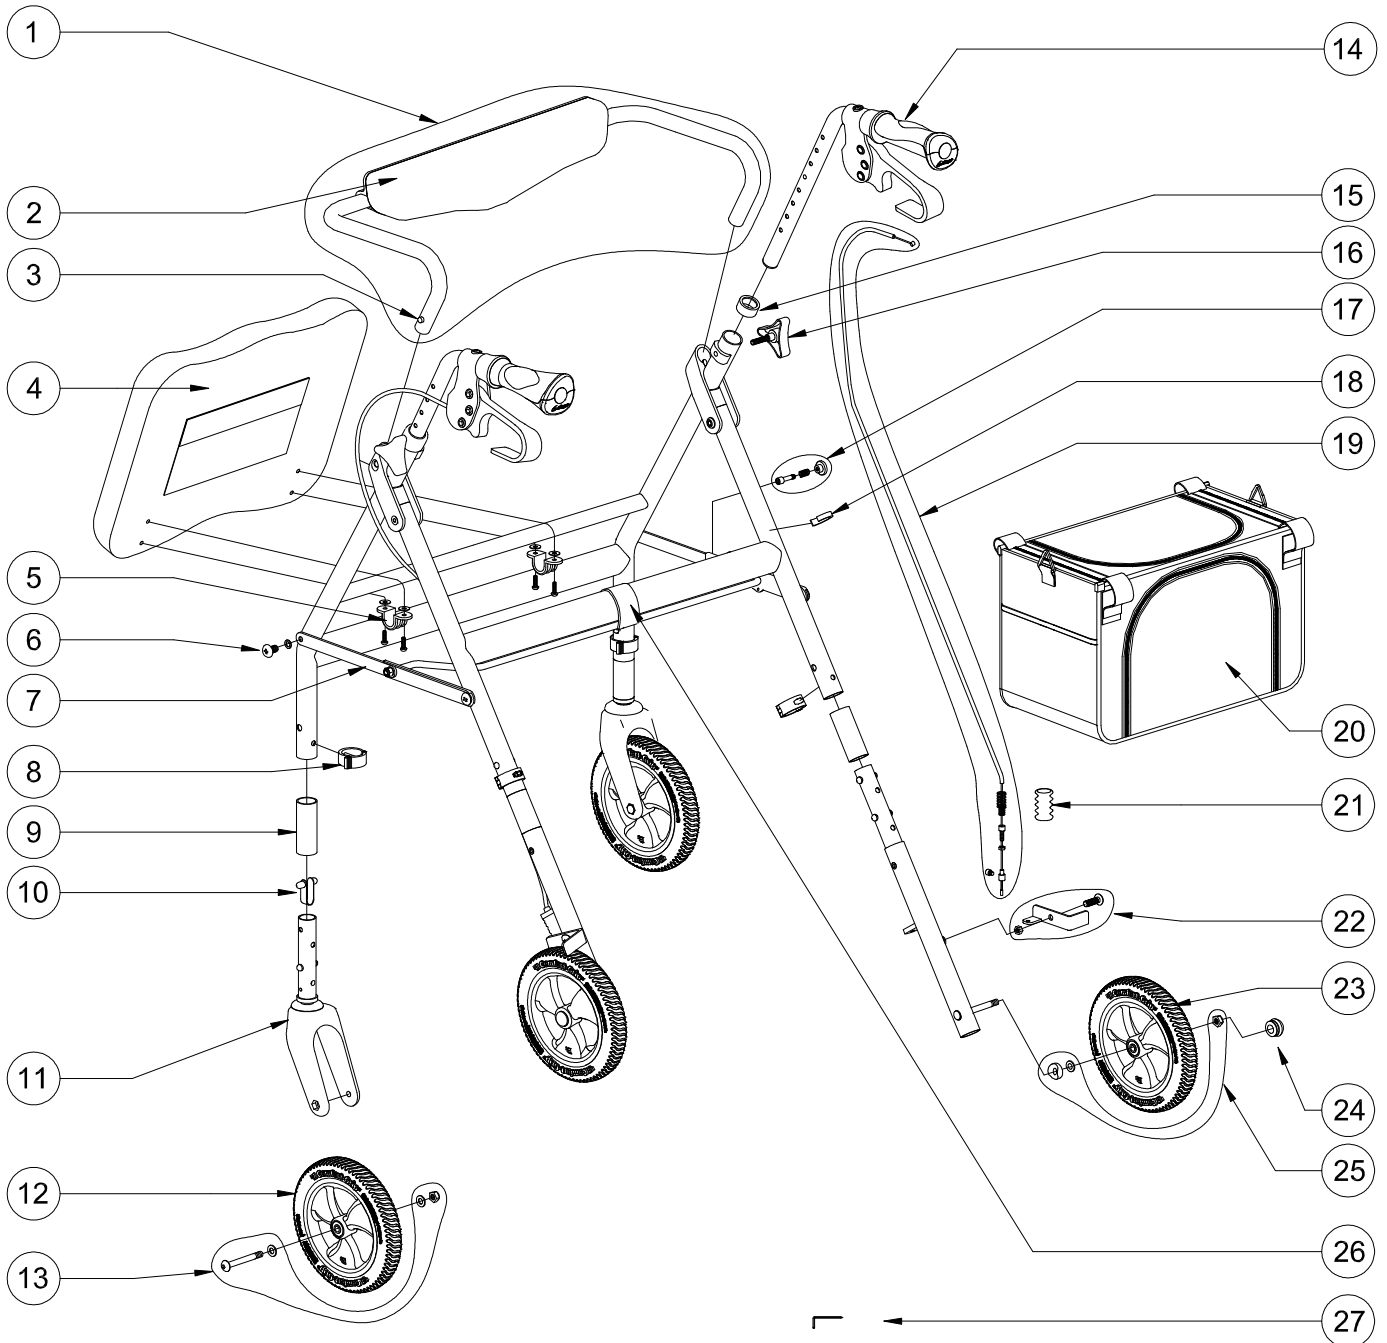

700-949 (IRIDESCENT-BLUE)
AIRGO COMFORT-PLUS XWD ROLLATOR
HEIGHT ADJUSTABLE, 8" COMFORT-GRIP WHEELS, ERGO SEAT AND AIRGO BACKREST

700-949 (IRIDESCENT-BLUE)
AIRGO COMFORT-PLUS XWD ROLLATOR
HEIGHT ADJUSTABLE, 8" COMFORT-GRIP WHEELS, ERGO SEAT AND AIRGO BACKREST

Item #	AMG Part #	Item Description	Qty Per Unit	Sold by	UOM
1.	B01-221	Airgo Backrest XWD Assembly (Black Tube & 19mm, Airgo Back Pad, Bracket, 6 Flat Head Screws M5x16mm, 2 Push-Buttons & 2 Springs)	1	1	EA
2.	B01-251	Airgo Back Pad with Bracket & Hardware (6 Flat Head Screws M5x16mm)	1	1	EA
3.	B01-811	Push-Button & Spring	2	1	ST
4.	A01-471	Ergo Seat XWD, Visco-Elastic Foam, Two Tones Grey-Blue	1	1	EA
5.	B01-816	Hardware for Seat (Bracket, 2 Screws M5x15mm & 2 Washers)	2	1	ST
6.	B01-824	Hardware for Folding Mechanism (4 Screws M5x6mm, 4 Steel Washers & 2 white Washers)	1	1	ST
7.	B01-088N	Folding Mechanism for XWD, Complete with Locking System	1	1	ST
8.	A01-241	E-Clip, Black – 4 ea / set	1	1	ST
9.	A01-511IB	3" Extension Tubing, Iridescent Blue (&25.4 x 75mm) – 4 ea / set	1	1	ST
10.	A01-260	Push-Buttons with Spring Assembly (2ea / set)	4	1	ST
11.	B01-125N	Front Fork Assy for Airgo 8" Wheel (Plastic Fork & Aluminum Housing with Slotted Spring Pin)	2	1	EA
12.	B01-141	8" Comfort-Plus Front Wheel (PU Tire 8"x1.25" with Full Hub, Bushing & 2 Bearings)	2	1	EA
13.	B01-832	Hardware for 8" Front Wheel (Bolt M8x78.5mm, 2 Washers & Nut)	2	1	ST
14.	B01-030L	Left Airgo Handle Bar for XW-Roll. with Brake Handle Assy (Handle Bar, Brake Handle with Housing & Hardware, Left Blue Airgo-Handle Grip & End Plug)	1	1	EA
	B01-030R	Right Airgo Handle Bar XW-Roll. with Brake Handle Assy (Handle Bar, Brake Handle with Housing & Hardware, Right Blue Airgo-Handle Grip & End Plug)	1	1	EA
15.	A01-206	Anti-Rattle, Plastic	2	1	EA
16.	A01-415	Triangular Knob, M6x30mm	2	1	EA
17.	B01-090	Locking Subassembly for Folding Mechanism (Red Button, Spring & Pin)	1	1	ST
18.	A01-243	Cable-Clip, Black – 2 ea / set	1	1	ST
19.	B01-157	Brake Cable & Sleeve Assembly (Cable, Sleeve 860mm, Adjustment Screw, Spring, Spring Sleeve, Cable Stopper with Screw M5x6mm & Fishtail Stopper)	2	1	ST
20.	A01-492	Soft Basket for "Comfort-Plus", Extra-Large, Black	1	1	EA
21.	A01-419	Spring Sleeve, Black	2	1	EA
22.	B01-159L	Bottom Brake Assembly, Left (Bolt M6x22mm, Left Brake Pad & Nut)	1	1	ST
	B01-159R	Bottom Brake Assembly, Right (Bolt M6x22mm, Right Brake Pad & Nut)	1	1	ST
23.	B01-142	8" Comfort-Plus Rear Wheel (PU Tire 8"x1.25" with Full Hub, Bushing & 2 Bearings)	2	1	EA
24.	A01-453	Hub Cap for Wheel	2	1	EA
25.	B01-845	Hardware for Rear Wheel (Locknut M8, Curved Washer & Steel Washer)	2	1	ST
26.	A01-433	Velcro Strap for Folding Bar (Black)	1	1	EA
27.	A01-705	#4mm Allen Key	1	1	EA