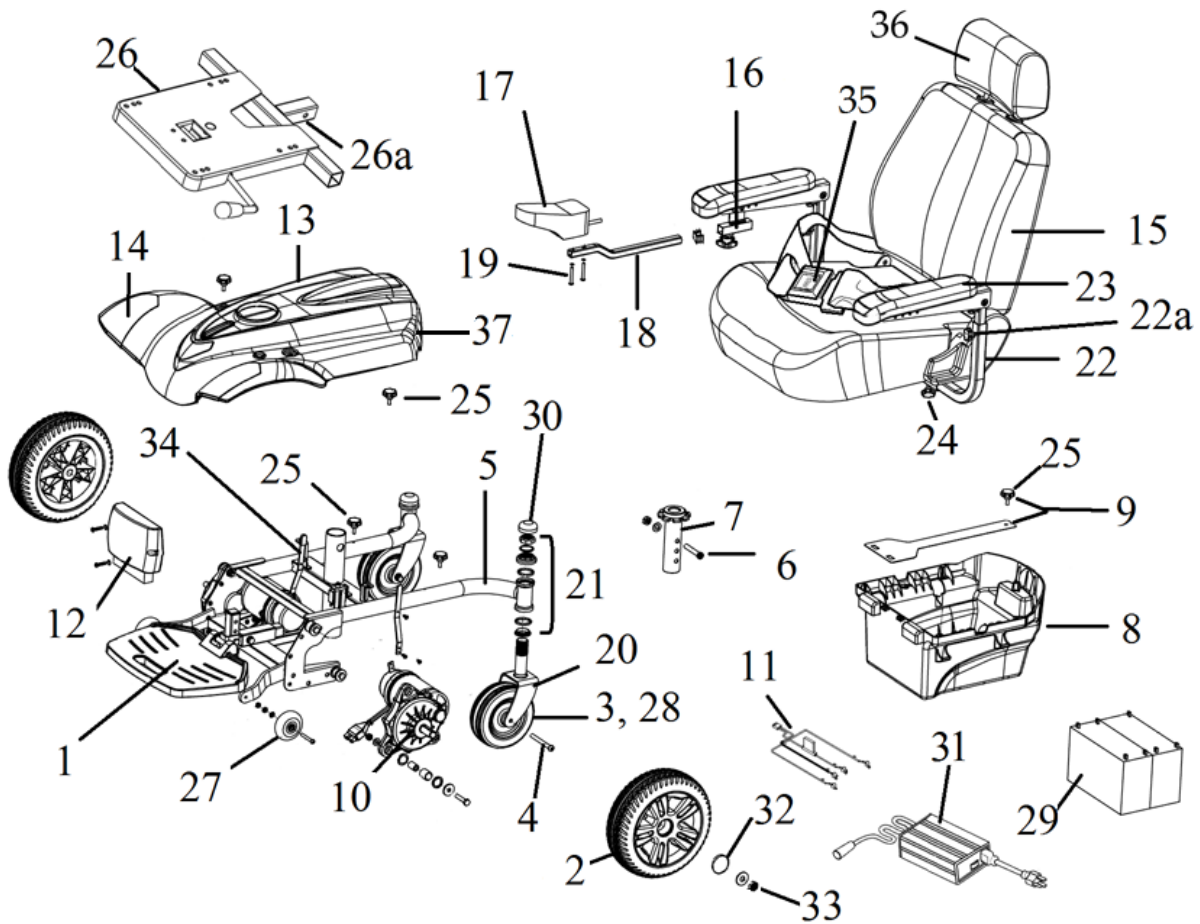

TITAN

- | | |
|--|--|
| 1. Footplate & Attaching Bracket- TITAN-01
Footrest Depth Adj. Bolt- TITAN-14 | 18. Joystick Arm- LDM400001-04 |
| 2. Drive Wheel Assembly- TITAN-11 | 19. Joystick Mount Screws (pr)- LDM400001-01 |
| 3. Caster Assembly- TITAN-03 | 20. Caster Fork- LDM400013 |
| 4. Caster Axle- TITAN-04 | 21. Fork Stem Bearing- LRB402348 |
| 5. Frame- TITAN-05 | 22. Armrest Assembly Left- LDR410011L
Armrest Assembly Right- LDR410011R |
| 6. Seat Post Bolt- TITAN-06 | 22a. Armrest Height Knob- LDR410011-12 |
| 7. Seat Post (1L Serial #-) TITAN-38 | 23. Arm Pad- LDR410110
Arm Pad Screws (pr)- LDR420018 |
| 8. Battery Tray Assembly- TITAN-07 | 24. Armrest Locking Knob-
1L Serial #- LDR410011-11
VW Serial #- S31052 |
| 9. Battery Hold Down Strap- TITAN-08 | 25. Battery Tray/Shroud Knob-
1L Serial #- LDR410115-03
VW Serial #- VENT-86 |
| 10. Motor & Gear Box Left- TITAN-10
Motor & Gear Box Right- TITAN-09
Axle Key- TITAN-40 | 26. Seat Plate (1L Serial #-) LRC402414
Seat Plate (VW Serial #-) C07-072-01001 |
| 11. Battery Harness- TITAN-12
Circuit Breaker- LRA402307 | 26a. Seat Plate Accessory Screw- LRC402414-02 |
| 12. Controller Shark- TITAN-13
Control/Shroud Cable Shark- LPW182001-03
Controller Linx- DLX-PM40-A-TITAN | 27. Anti-Tipper Wheel (ea)-
1L Serial #- LDR420009-01
VW Serial #- TITAN-41 |
| 13. Shroud- TITAN-16 | 28. Caster Bearing- STDS1011 |
| 14. Decoration Set Red- TITAN-17
Decoration Set Blue- TITAN-18 | 29. Battery (ea) (2 needed)- LRA402208 |
| 15. Captain's Seat Assembly-
16"X16"X18"- TITAN-29
16"X18"X18"- TITAN-30
18"X16"X18"- TITAN-31
18"X18"X16.5"- TITAN-19
18"X18"X18"- TITAN-20
20"X18"X18"- TITAN-21
20"X20"X18"- TITAN-32
20"X20"X19.5"- TITAN-33
Pan Seat 18"- ST501-181818
Pan Seat 20"- ST502-202020 | 30. Dust Cap- LDR4110 |
| 16. Joystick Bracket Knob- LDM400001-07
Joystick Bracket - TITAN-24
Joystick Bracket Sub.- LDM400001-05 | 31. Charger 3 amp- LRA402209 |
| 17. Joystick Shark- LPW182001
Joystick Overlay Shark- DK-REMD01
Joystick/Shroud Cable Shark- LPW182001-02
Joystick Tip Shark- DC GJS0090
Joystick Boot Shark- DC GJS0091
Joystick Linx- LINX-JOYSTICK*
Joystick/Control Cable Linx- GLM-BUS150-A
Joystick Tip Linx- DC GPL55470 | 32. Hub Cap- LRM412202-HC |
| | 33. Drive Wheel Nut & Washer- TITAN-28 |
| | 34. Clutch Handle Assembly- TITAN-26
Clutch Handle Tip- TITAN-27 |
| | 35. Seat Belt- STDS855-PW |
| | 36. Headrest- ST-HEADREST |
| | 37. Rear Reflectors (pr)- TITAN-37 |
| | Not Shown-
ELR Adapter- AE2500
ELR- LK3JELR |