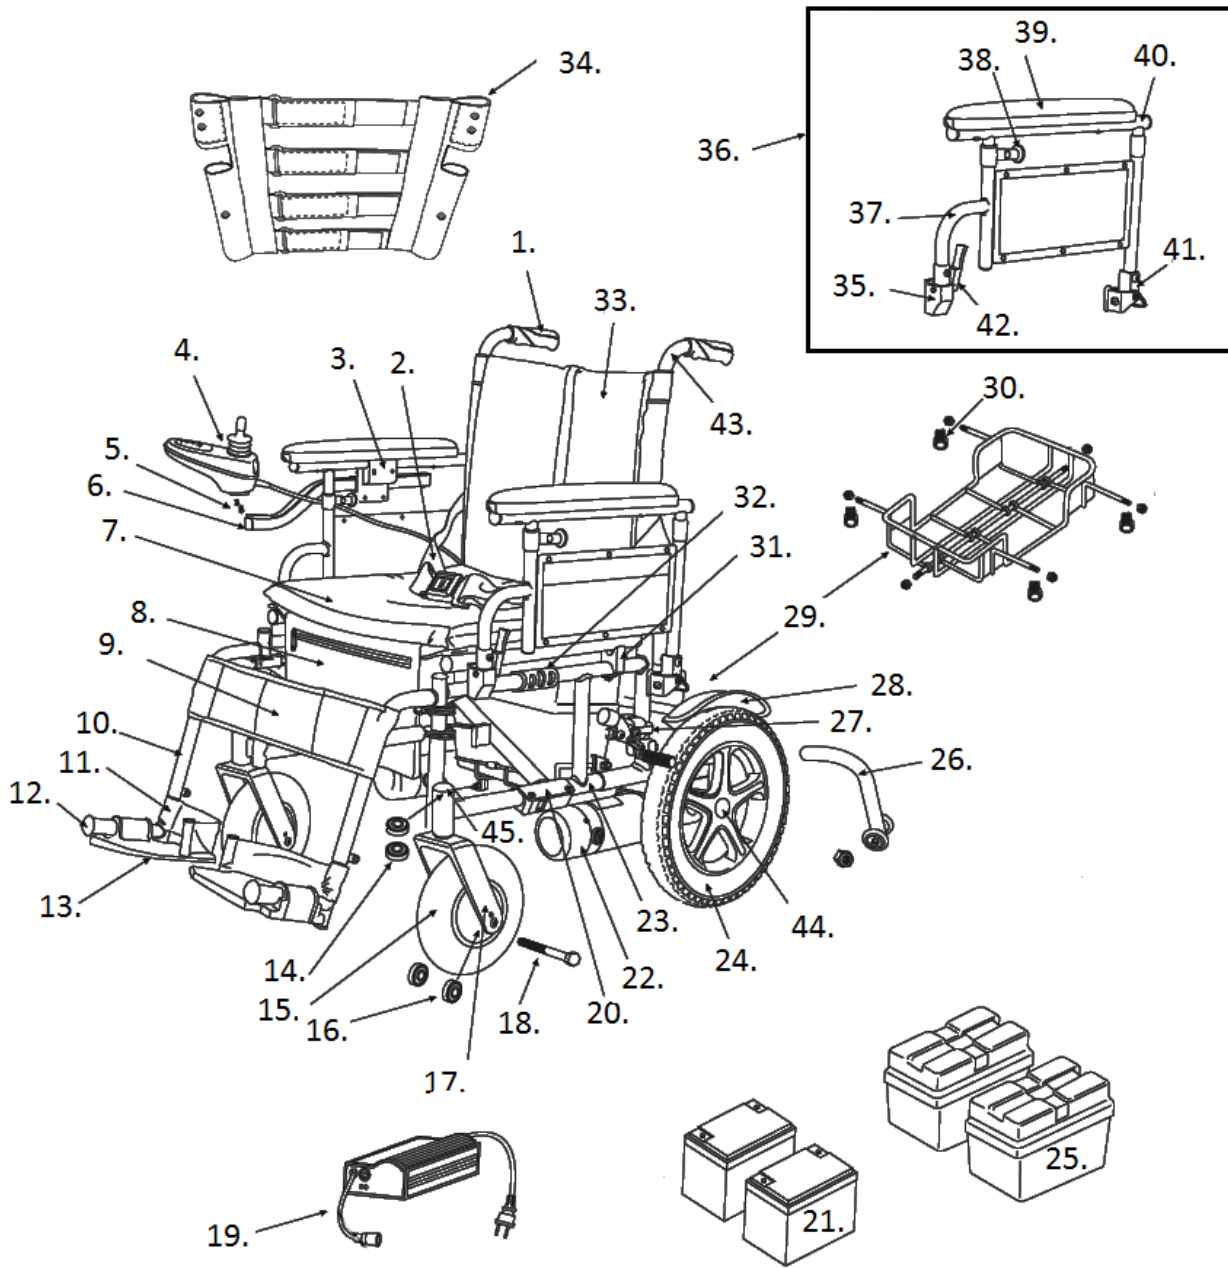

CIRRUS PLUS EC

- | | |
|---|---|
| <p>1. Handgrip- STDS871
 2. Seat Belt- STDS850
 3. Arm Clamp*- CPN6205
 * Clamp to clamp button head-
 screw size: M6X1.00X6mm-
 4. Joystick- CP6200PN
 Joystick Tip- CP6200T
 Joystick Over Lay- CP6200PN-BOOT
 5. Joystick Screws- SI69001
 6. Joystick Arm- CP6205P
 7. Seat Upholstery 16"- CP8002-16
 Seat Upholstery 18"- CP8002-18
 Seat Upholstery 20"- CP8002-20
 Seat Upholstery 22"- CP8002-22
 Seat Upholstery 24"- CP8002-24
 Seat Cushion 16"- CP8001-16
 Seat Cushion 18"- CP8001-18
 Seat Cushion 20"- CP8001-20
 Seat Cushion 22"- CP8001-22
 Seat Cushion 24"- CP8001-24
 8. Seat Bag- CPN8010
 9. Calf Strap 16"- CP6039
 Calf Strap 18"- CP8039
 Calf Strap 20"- CP2039
 Calf Strap 22"- CP2239
 Calf Strap 24"- CP2439
 10. Footrest Left- CPNSFL
 Footrest Right- CPNSFR
 Footrest Pair- CPNSF
 Elevating Leg Rest Pair- CPNELR
 11. Heel Loop (ea)- STDS004048
 Heel Loop (pr)- STDS831
 12. Bumper- STDS1026
 13. Foot Plate Left- CP8041L
 Foot Plate Right- CP8041R
 14. Fork Stem Bearing (ea)- STDS1060
 15. Caster- CP8040
 16. Axle Bearing (ea)- STDS1011
 17. Fork - CP1204
 18. Caster Axle- CP1204-A
 19. Charger- CPC
 When stock is gone use:- LRA402210
 20. Cross Frame 16"- CP8020-16
 Cross Frame 18"- CP8020-18
 Cross Frame 20"- CP8020-20
 Cross Frame 22"- CP8020-22
 Cross Frame 24"- CP8020-24
 21. Battery (ea) (2 needed)- LRA402208
 22. Motor Assembly Left- CP8050L
 Motor Assembly Right- CP8050R
 Motor Brush (ea)- CP5201</p> | <p>Motor Brush Cap (ea)- CP5202
 23. Side Frame Left- CPN8017L
 Side Frame Right- CPN8017R
 24. Rear Wheel- CP8012
 25. Battery Case 1 Plug- CP5211-1
 Battery Case 2 Plug- CP5211-2
 Battery Case Set - CP5115
 Battery Case Set with Batteries- CPLUSBATT
 Battery Strap- VENT-09
 26. Anti-Tipper (ea)- CP8025
 27. Brake Left- CP8035L
 Brake Right- CP8035R
 28. Fender Left- CPN801L
 Fender Right- CPN801R
 29. Folding Basket w/o Clips 16"- CP8015-16
 Folding Basket w/o Clips 18"- CP8015-18
 Folding Basket w/o Clips 20"- CP8015-20
 Folding Basket w/o Clips 22"- CP8015-22
 Folding Basket w/o Clips 24"- CP8015-24
 30. Basket Clip Rear- CP5005C
 Basket Clip Front- CP5005CF
 31. Seat Saddle- CPN8005
 32. Cross Frame Link 16"- CP8019-16
 Cross Frame Link 18"- CP8019-18
 Cross Frame Link 20"- CP8019-20
 Cross Frame Link 22"- CP8019-22
 Cross Frame Link 24"- CP8019-24
 33. Back Upholstery 16"- CP8006-16
 Back Upholstery 18"- CP8006-18
 Back Upholstery 20"- CP8006-20
 Back Upholstery 22"- CP8006-22
 Back Upholstery 24"- CP8006-24
 34. Tension Back 16"- CP8005-16
 Tension Back 18"- CP8005-18
 Tension Back 20"- CP8005-20
 Tension Back 22"- CP8005-22
 Tension Back 24"- CP8005-24
 35. Front Seat Saddle/Arm Receiver Lt.- CPN8008L
 Front Seat Saddle/Arm Receiver Rt.- CPN8008R
 36. Armrest Assembly Left- CPN800L
 Armrest Assembly Right- CPN800R
 37. Lower Arm Frame- CPN8014
 38. Adjustment Lock- CPN8009
 39. Full Arm Pad- STDSFLNB
 40. Upper Arm Frame- CPN8004
 41. Pivot Bracket- CPN8006
 42. Release Lever- CPN8007
 43. Back Cane- CPN8017
 Back Cane Adjustment Knob- STDS895
 44. Hub Cap- CPN8021
 45. Dust Cap- STDS1051</p> |
|---|---|