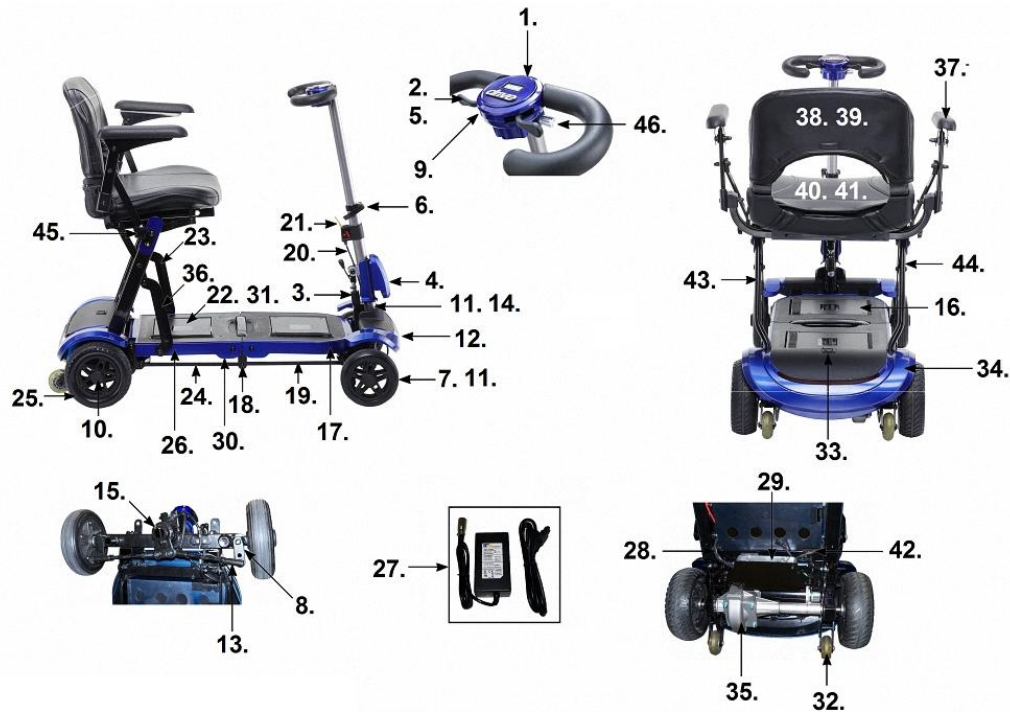

ZOOME FLEX

- | | |
|---|---|
| <ul style="list-style-type: none"> 1. Upper Panel Assembly Blue- FLEX-01
Upper Panel Assembly Blue Red- FLEX-01R 2. Throttle Assembly- FLEX-02 3. Gas Spring Assembly- FLEX-03 4. Front Reflector Assembly Blue- FLEX-04
Front Reflector Assembly Red- FLEX-04R 5. Throttle Potentiometer- FLEX-05 6. Quick Release Clamp- FLEX-06 7. Front Wheel- FLEX-07 8. Steering Knuckle Left- FLEX-08
Steering Knuckle Right- FLEX-09 9. On/Off Switch- FLEX-47 10. Hub Cap- FLEX-10 11. Wheel/Stem Bearing- FLEX-11 12. Front Shroud Blue- FLEX-12
Front Shroud Red- FLEX-12R 13. Tie Rods- FLEX-13 14. Handle Connector- FLEX-14 15. Steering Connector- FLEX-15 16. Battery Case Only- FLEX-16 17. Front Main Shroud Blue- FLEX-17
Front Main Shroud Red- FLEX-17R 18. Front Rotating Gear Assy.- FLEX-18 19. Front Support Rod- FLEX-19 20. Release Cable- FLEX-20 21. Release Lever- FLEX-21 22. Lithium Battery Pack- FLEX-22 23. Left Seat Support Assembly- FLEX-23 24. Rear Support Rod Assembly- FLEX-24 25. Rear Wheel- FLEX-25 26. Rear Main Shroud Blue- FLEX-26
Rear Main Shroud Red- FLEX-26R | <ul style="list-style-type: none"> 27. Battery Charger- FLEX-27 28. Power Harness- FLEX-28 29. Controller- FLEX-29 30. Rear Rotating Gear Assy.- FLEX-30 31. Battery Contacts (4 ea)- FLEX-31 32. Anti-Tip Wheel- FLEX-32 33. Charger Harness- FLEX-33 34. Rear Shroud Blue- FLEX-34
Rear Shroud Red- FLEX-34R 35. Motor, Transaxle & Brake- FLEX-35
Transaxle- FLEX-51
Motor- FLEX-52
Brake- FLEX-53 36. Right Seat Support Assembly- FLEX-36 37. Arm Pad & Screws- FLEX-37
Left Arm Assembly- FLEX-48
Right Arm Assembly- FLEX-49 38. Back Upholstery- FLEX-38 39. Back Cushion- FLEX-39 40. Seat Upholstery- FLEX-40 41. Seat Cushion- FLEX-41 42. Main Wiring Harness- FLEX-42 43. Left Hinge Cover Blue- FLEX-43
Left Hinge Cover Red- FLEX-43R 44. Right Hinge Cover Blue- FLEX-44
Right Hinge Cover Red- FLEX-44R 45. Armrest Locking Knob- FLEX-45
Substitute- LDR410115-03 46. Speed Controller- FLEX-46 n/s External Charging Docking Station- FLEX-50 |
|---|---|