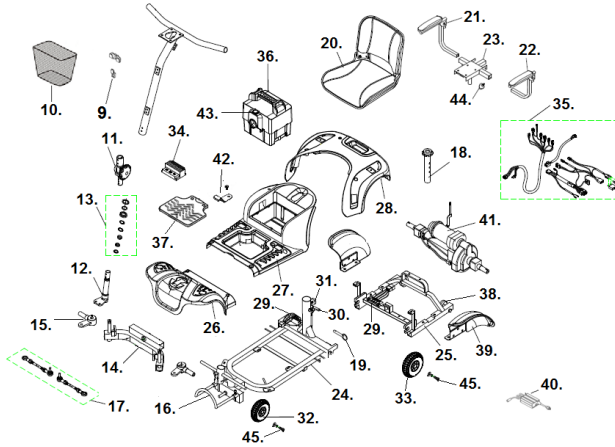

Phoenix HD4

- | | |
|---|--|
| <ol style="list-style-type: none"> 9. Basket Bracket- BC35051 10. Basket- S35003-PL 11. Tiller Swivel Assembly- S350109
Tiller Locking Knob- S31028 12. Steering Post- S350101 13. Tiller Bearing Set- S31021 14. Front Fork- S350105-HD 15. Steering Axle- S350102 16. Front Bumper- S350104-4HD 17. Connecting Rod (ea)- S350103 18. Seat Post- S31049 19. Seat Post Pin- S350169717 20. 17.5" Seat Assembly- S35045-HD
17.5" Back Cover- S35045BC-HD
17.5" Seat Cover- S35045SC-HD
20" Seat & Seat Plate- S35045-HD20 21. Armrest Complete Left- VENT-29
Armrest Complete Right- VENT-30 22. Arm Pad Left- VENT-31
Arm Pad Right- VENT-32 23. Seat Plate- S31039-HD 24. Front Frame- S350108 25. Rear Frame- S31130-4HD 26. Foot Shroud- S350107
Front Decoration Blue Left- S3501BL-1
Front Decoration Blue Right- S3501BR-1
Front Decoration Red Left- S3501RL-1
Front Decoration Red Right- S3501RR-1 27. Main Shroud- S350110
Main Decoration Blue Left- S3501BL
Main Decoration Blue Right- S3501BR
Main Decoration Red Left- S3501RL
Main Decoration Red Right- S3501RR | <ol style="list-style-type: none"> 28. Rear Shroud- S350111
Lifting Handle- S35011FH
Rear Decoration Blue Left- S35011B-L
Rear Decoration Blue Right- S35011B-R
Rear Decoration Red Left- S35011R-L
Rear Decoration Red Right- S35011R-R 29. Frame Contact Front- S31056HD
Frame Contact Rear- S31057HD 30. Frame Lock Handle- S350169716 31. Tension Knob- S350169715 32. Front Wheel Assembly- S350100-4HD
Front Wheel Bearing (pr)- S350100B-4HD 33. Rear Wheel Assembly- S31132B-HD 34. Controller (CTE)- S31008GT-HD
Controller (S-Drive)- C10-067-00200 *
* After Serial # (21)2W1801100007 35. Wire Harness (CTE)- S31048-HD
Wire Harness (S Drive)- S18-034-00400 36. Battery Pack Assembly- S350169707-HD
Battery Case Only- S350169706-HD
Battery (need 2)- LRM412123 37. Controller Cover- S350113 38. Anti-tip Wheel- S31026 39. Mud Flap Left- S35048MFL
Mud Flap Right- S35048MFR 40. Battery Charger- LRM302111 41. Motor-Transaxle Assembly- S31125HD
Motor-Brake- S31031-HD
Transaxle- S350112-HD
Transaxle Bracket- S350112BKT-HD
Free Wheel Knob- S31031K
Motor Axle Key- 29002W7011 42. Battery Contact- S31060 43. Bat. Box Charger Port- S350169706-HDCP 44. Armrest Knob- S31052 45. Front-Rear Axle Bolt- S350112AN |
|---|--|