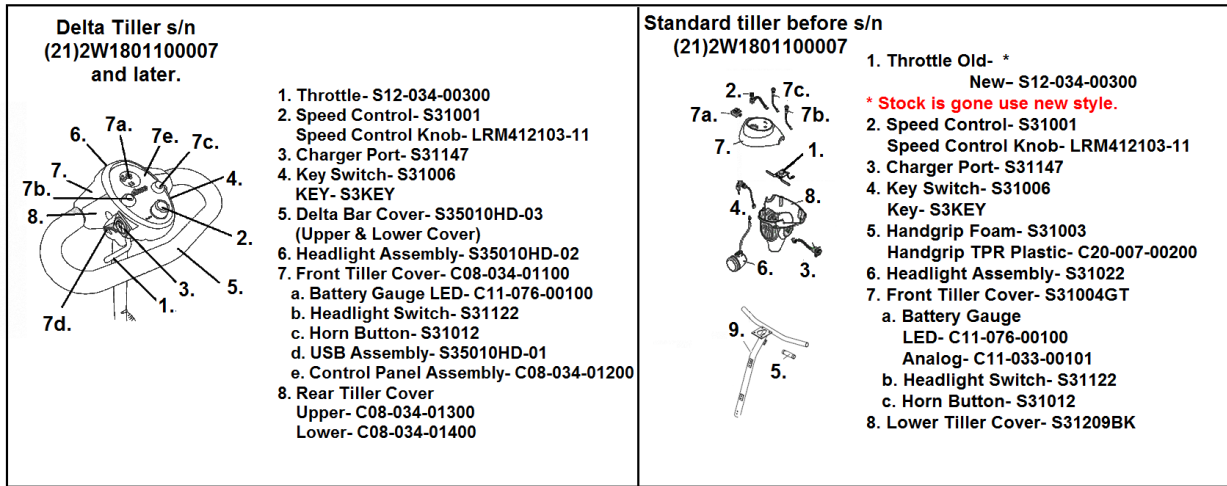

Phoenix HD4

- | | |
|---|--|
| <ol style="list-style-type: none"> 9. Basket Bracket- BC35051 10. Basket- S35003-PL 11. Tiller Swivel Assembly- S350109
Tiller Locking Knob- S31028 12. Steering Post- S350101 13. Tiller Bearing Set- S31021 14. Front Fork- S350105-HD 15. Steering Axle- S350102 16. Front Bumper- S350104-4HD 17. Connecting Rod (ea)- S350103 18. Seat Post- S31049 19. Seat Post Pin- S350169717 20. 17.5" Seat Assembly- S35045-HD
17.5" Back Cover- S35045BC-HD
17.5" Seat Cover- S35045SC-HD
20" Seat & Seat Plate- S35045-HD20 21. Armrest Complete Left- VENT-29
Armrest Complete Right- VENT-30 22. Arm Pad Left- VENT-31
Arm Pad Right- VENT-32 23. Seat Plate- S31039-HD 24. Front Frame- S350108 25. Rear Frame- S31130-4HD 26. Foot Shroud- S350107
Front Decoration Blue Left- S3501BL-1
Front Decoration Blue Right- S3501BR-1
Front Decoration Red Left- S3501RL-1
Front Decoration Red Right- S3501RR-1 27. Main Shroud- S350110
Main Decoration Blue Left- S3501BL
Main Decoration Blue Right- S3501BR
Main Decoration Red Left- S3501RL
Main Decoration Red Right- S3501RR | <ol style="list-style-type: none"> 28. Rear Shroud- S350111
Lifting Handle- S35011FH
Rear Decoration Blue Left- S35011B-L
Rear Decoration Blue Right- S35011B-R
Rear Decoration Red Left- S35011R-L
Rear Decoration Red Right- S35011R-R 29. Frame Contact Front- S31056HD
Frame Contact Rear- S31057HD 30. Frame Lock Handle- S350169716 31. Tension Knob- S350169715 32. Front Wheel Assembly- S350100-4HD
Front Wheel Bearing (pr)- S350100B-4HD 33. Rear Wheel Assembly- S31132B-HD 34. Controller (CTE)- S31008GT-HD
Controller (S-Drive)- C10-067-00200 *
* After Serial # (21)2W1801100007 35. Wire Harness (CTE)- S31048-HD
Wire Harness (S Drive)- S18-034-00400 36. Battery Pack Assembly- S350169707-HD
Battery Case Only- S350169706-HD
Battery (need 2)- LRM412123 37. Controller Cover- S350113 38. Anti-tip Wheel- S31026 39. Mud Flap Left- S35048MFL
Mud Flap Right- S35048MFR 40. Battery Charger- LRM302111 41. Motor-Transaxle Assembly- S31125HD
Motor-Brake- S31031-HD
Transaxle- S350112-HD
Transaxle Bracket- S350112BKT-HD
Free Wheel Knob- S31031K
Motor Axle Key- 29002W7011 42. Battery Contact- S31060 43. Bat. Box Charger Port- S350169706-HDCP 44. Armrest Knob- S31052 45. Front-Rear Axle Bolt- S350112AN |
|---|--|