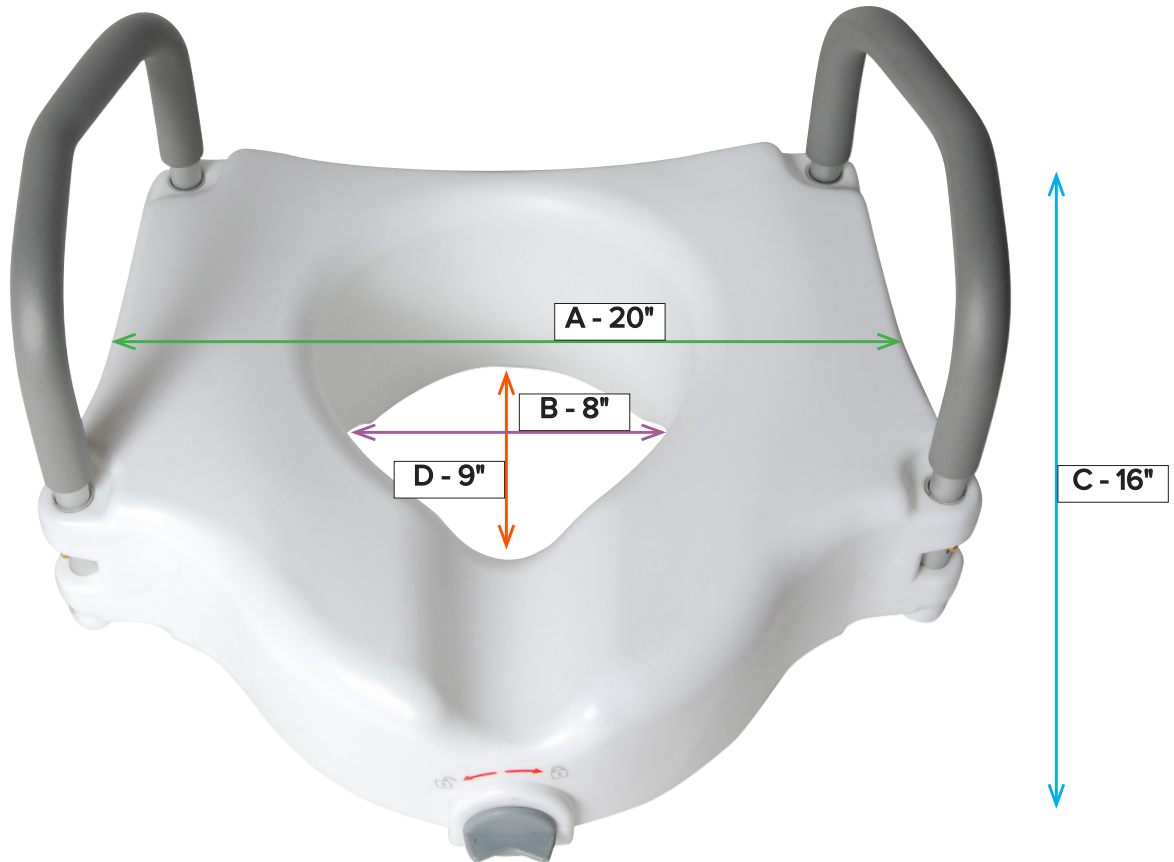

2-in-1 Locking Raised Toilet Seat with Tool-free Removable Arms

Item # RTL12027RA

A	Overall Seat Width	20"
B	Inside Seat Width	8"
C	Overall Seat Depth/Length	16"
D	Inside Seat Depth/Length	9"

E	Overall Seat Height	5"
F	Overall Height (with Handles)	10"
G	Seat Lock Range	11.5"-15.5"