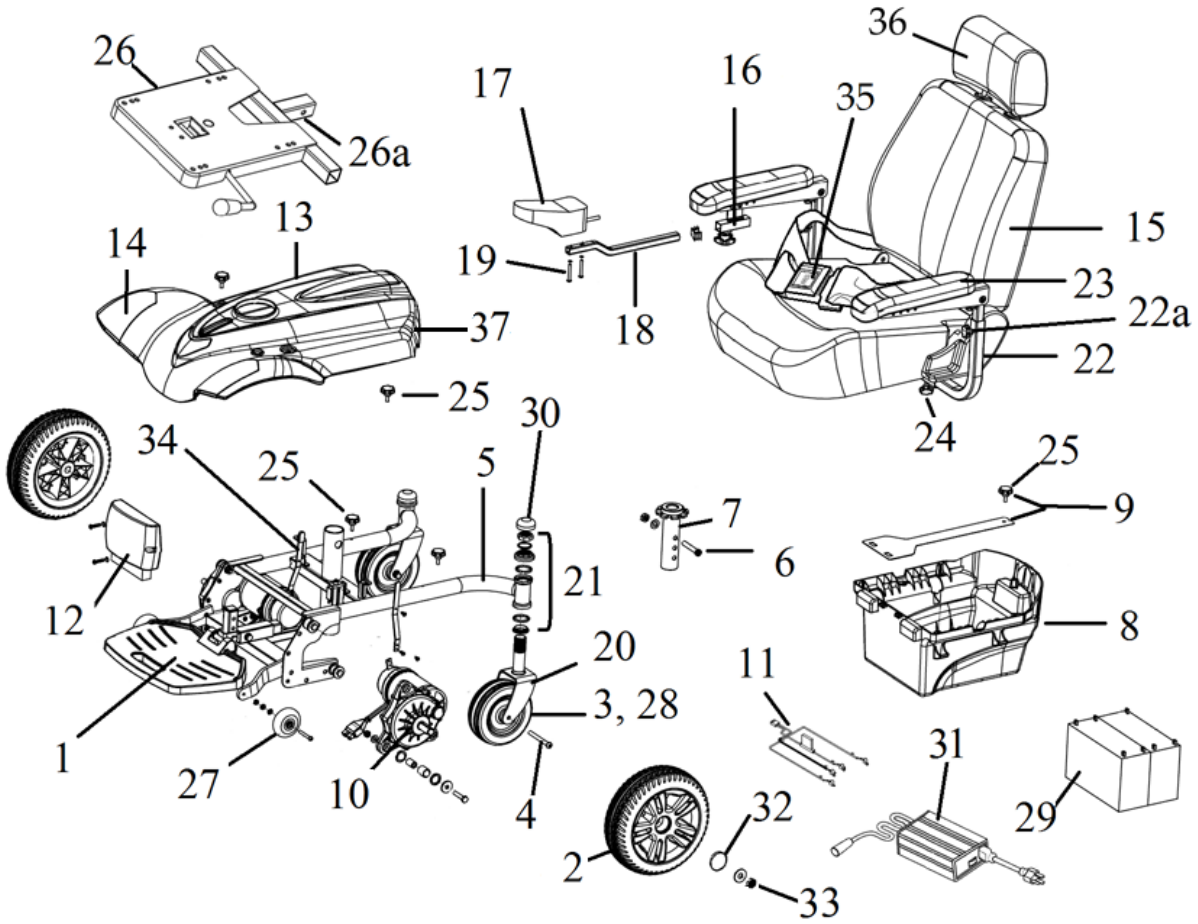

TITAN

- |  |   |
|--|---|
| <p>1. Footplate &amp; Attaching Bracket- TITAN-01<br/>Footrest Depth Adj. Bolt- TITAN-14</p> <p>2. Drive Wheel Assembly- TITAN-11</p> <p>3. Caster Assembly- TITAN-03</p> <p>4. Caster Axle- TITAN-04</p> <p>5. Frame- TITAN-05</p> <p>6. Seat Post Bolt- TITAN-06</p> <p>7. Seat Post (1L Serial #-) TITAN-38</p> <p>8. Battery Tray Assembly- TITAN-07</p> <p>9. Battery Hold Down Strap- TITAN-08</p> <p>10. Motor &amp; Gear Box Left- TITAN-10<br/>Motor &amp; Gear Box Right- TITAN-09<br/>Axle Key- TITAN-40</p> <p>11. Battery Harness- TITAN-12<br/>Circuit Breaker- LRA402307</p> <p>12. Controller Shark- TITAN-13<br/>Control/Shroud Cable Shark- LPW182001-03<br/>Controller Linx- DLX-PM40-A-TITAN</p> <p>13. Shroud- TITAN-16</p> <p>14. Decoration Set Red- TITAN-17<br/>Decoration Set Blue- TITAN-18</p> <p>15. Captain's Seat Assembly-<br/>16"X16"X18"- TITAN-29<br/>16"X18"X18"- TITAN-30<br/>18"X16"X18"- TITAN-31<br/>18"X18"X16.5"- TITAN-19<br/>18"X18"X18"- TITAN-20<br/>20"X18"X18"- TITAN-21<br/>20"X20"X18"- TITAN-32<br/>20"X20"X19.5"- TITAN-33<br/>Pan Seat 18"- ST501-181818<br/>Pan Seat 20"- ST502-202020</p> <p>16. Joystick Bracket Knob- LDM400001-07<br/>Joystick Bracket - TITAN-24<br/>Joystick Bracket Sub.- LDM400001-05</p> <p>17. Joystick Shark- LPW182001<br/>Joystick Overlay Shark- DK-REMD01<br/>Joystick/Shroud Cable Shark- LPW182001-02<br/>Joystick Tip Shark- DC GJS0090<br/>Joystick Boot Shark- DC GJS0091<br/>Joystick Linx- LINX-JOYSTICK*<br/>Joystick/Control Cable Linx- GLM-BUS150-A<br/>Joystick Tip Linx- DC GPL55470</p> | <p>18. Joystick Arm- LDM400001-04</p> <p>19. Joystick Mount Screws (pr)- LDM400001-01</p> <p>20. Caster Fork- LDM400013</p> <p>21. Fork Stem Bearing- LRB402348</p> <p>22. Armrest Assembly Left- LDR410011L<br/>Armrest Assembly Right- LDR410011R</p> <p>22a. Armrest Height Knob- LDR410011-12</p> <p>23. Arm Pad- LDR410110<br/>Arm Pad Screws (pr)- LDR420018</p> <p>24. Armrest Locking Knob-<br/>1L Serial #- LDR410011-11<br/>VW Serial #- S31052</p> <p>25. Battery Tray/Shroud Knob-<br/>1L Serial #- LDR410115-03<br/>VW Serial #- VENT-86</p> <p>26. Seat Plate (1L Serial #-) LRC402414<br/>Seat Plate (VW Serial #-) C07-072-01001</p> <p>26a. Seat Plate Accessory Screw- LRC402414-02</p> <p>27. Anti-Tipper Wheel (ea)-<br/>1L Serial #- LDR420009-01<br/>VW Serial #- TITAN-41</p> <p>28. Caster Bearing- STDS1011</p> <p>29. Battery (ea) (2 needed)- LRA402208</p> <p>30. Dust Cap- LDR4110</p> <p>31. Charger 3 amp- LRA402209</p> <p>32. Hub Cap- LRM412202-HC</p> <p>33. Drive Wheel Nut &amp; Washer- TITAN-28</p> <p>34. Clutch Handle Assembly- TITAN-26<br/>Clutch Handle Tip- TITAN-27</p> <p>35. Seat Belt- STDS855-PW</p> <p>36. Headrest- ST-HEADREST</p> <p>37. Rear Reflectors (pr)- TITAN-37</p> <p>Not Shown-<br/>ELR Adapter- AE2500<br/>ELR- LK3JELR</p> |
|--|---|