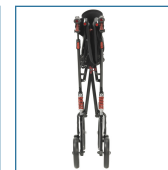

Nitro HD Rollator

HCPCS:

FIGURE D

- Attractive, Euro-style design
- Brake cable inside frame for added safety (A)
- Handle height easily adjusts with unique push button
- Unique suspension system for support and comfort (B)
- Back support height easily adjusts with tool-free thumb screw
- Caster fork design enhances turning radius (C)
- Large 10" front casters allow optimal steering and rolling comfort (C)
- Easily folds with one hand to ultra-compact size for storage (D)
- Under seat locking mechanism holds the Nitro closed when frame is folded (E)
- Cross-brace design allows for side-to-side folding and added stability
- Seat is durable and comfortable (F)
- Handsome and removable zippered storage bag with unique attachment to keep bag securely in place when Nitro is open or folded
- Lightweight, aluminum frame

PRODUCTS

Description

10266HD-BK	HD Nitro Rollator, Black, 1/ea

SPECIFICATIONS

Description

Warranty	Frame: Limited Lifetime | Brake Handle and Housing: 5 Years
Seat Dimensions	23" (W) x 10" (D)
Handle Height	36" - 41"
Weight	23 lbs

ACCESSORIES

Description

10266-BRAKE ENH	Nitro Slow Down Brake, ENH, 1PR, 25/CS, EA

PARTS

Description

1026646	CrossFrameBolt,Nitro/NitroHemiHD/NitroH, EA
10266HD-33	Cross Frame, Nitro HD, 1/ea, EA
10266HD01-R	Hand Brake Assmby, Right, Nitro HD, 1ea, EA
1026617-AN	FrontWheelW/Bearings,NitroW/NewFork,1/e, EA
1026611	ToteBagMountSetW/Screws for Nitro, 1/pr, PR
1026641	WheelBrakeLeftW/Hrdwr,Plastic,Nitro,1ea, EA
1026625-AN	Wheel&ForkAssbly,Left,Alum,NitroNew,1/ea, EA
1026624-AN	Wheel&ForkAssbly,Rght,Alum,NitroNew,1/ea, EA
10266HD01-L	Hand Brake Assmby, Left, Nitro HD, 1/ea, EA