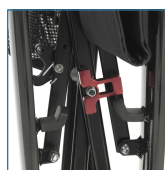

Nitro HD Rollator

HCPCS:

FIGURE E

- Attractive, Euro-style design
- Brake cable inside frame for added safety (A)
- Handle height easily adjusts with unique push button
- Unique suspension system for support and comfort (B)
- Back support height easily adjusts with tool-free thumb screw
- Caster fork design enhances turning radius (C)
- Large 10" front casters allow optimal steering and rolling comfort (C)
- Easily folds with one hand to ultra-compact size for storage (D)
- Under seat locking mechanism holds the Nitro closed when frame is folded (E)
- Cross-brace design allows for side-to-side folding and added stability
- Seat is durable and comfortable (F)
- Handsome and removable zippered storage bag with unique attachment to keep bag securely in place when Nitro is open or folded
- Lightweight, aluminum frame

PRODUCTS

Description

10266HD-BK	HD Nitro Rollator, Black, 1/ea

SPECIFICATIONS

Description

Warranty	Frame: Limited Lifetime | Brake Handle and Housing: 5 Years
Seat Dimensions	23" (W) x 10" (D)
Handle Height	36" - 41"
Weight	23 lbs

ACCESSORIES

Description

10266-BRAKE ENH	Nitro Slow Down Brake, ENH, 1PR, 25/CS, EA

PARTS

Description

1026646	CrossFrameBolt,Nitro/NitroHemiHD/NitroH, EA
10266HD-33	Cross Frame, Nitro HD, 1/ea, EA
10266HD01-R	Hand Brake Assmby, Right, Nitro HD, 1ea, EA
1026617-AN	FrontWheelW/Bearings,NitroW/NewFork,1/e, EA
1026611	ToteBagMountSetW/Screws for Nitro, 1/pr, PR
1026641	WheelBrakeLeftW/Hrdwr,Plastic,Nitro,1ea, EA
1026625-AN	Wheel&ForkAssbly,Left,Alum,NitroNew,1/ea, EA
1026624-AN	Wheel&ForkAssbly,Rght,Alum,NitroNew,1/ea, EA
10266HD01-L	Hand Brake Assmby, Left, Nitro HD, 1/ea, EA