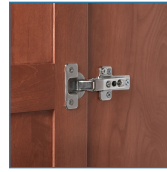

## 1 Door, 2 Drawer Wardrobe

HCPCS:

FIGURE A

FIGURE B

- High Pressure wood grained Laminate Cabinet finish, Buried wood edges with High Pressure Laminate Top, Drawer front and door feature raised real wood detail, Solid wood feet
- Available in nine most popular wood grain finishes
- Drawer slides are epoxy coated and have 100 lbs rating (Figure A)
- European style hinges provide 110° accessible opening and self closing feature (Figure B)
- Ventilated back allows air flow throughout cabinet interior (Figure C)
- Warranty: Seven years
- Minimum Qty (10) required of each SKU