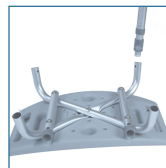

Deluxe Aluminum Shower Chair

HCPCS: E0240

FIGURE A

FIGURE B

FIGURE C

FIGURE D

- Easy, tool-free assembly of back, seat and legs (Figure A - B)
- Aluminum frame is lightweight, durable and corrosion proof
- New pinch-free cover allows for push pins to be depressed without pinching finger
- The audible "click" will be heard when secure (Figure C)
- Legs are height adjustable in 1" increments, and angled with suction-style tips to provide additional stability
- Support collar prevents leg movement and reduces rattle
- Made using recycled materials

PRODUCTS	Description
12202KD-4	Bath Seat w/ Back, KD, 4/cs

SPECIFICATIONS	Description
Carton Shipping Weight	29 lbs.
Outside Legs	19.5" (W) x 19.5" (D)
Seat Dimensions	19.25" (W) x 11.5" (D)
Seat Height	15.5" - 19.5"
Warranty	Limited Lifetime
Weight	7 lbs.
Weight Capacity	300 lbs