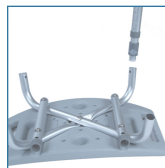

Deluxe Aluminum Shower Chair

HCPCS: E0240

FIGURE A

FIGURE B

FIGURE C

FIGURE D

- Easy, tool-free assembly of back, seat and legs (Figure A - B)
- Aluminum frame is lightweight, durable and corrosion proof
- New pinch-free cover allows for push pins to be depressed without pinching finger
- The audible "click" will be heard when secure (Figure C)
- Legs are height adjustable in 1" increments, and angled with suction-style tips to provide additional stability
- Support collar prevents leg movement and reduces rattle
- Made using recycled materials

PRODUCTS	Description
12202KD-4	Bath Seat w/ Back, KD, 4/cs

SPECIFICATIONS	Description
Carton Shipping Weight	29 lbs.
Outside Legs	19.5" (W) x 19.5" (D)
Seat Dimensions	19.25" (W) x 11.5" (D)
Seat Height	15.5" - 19.5"
Warranty	Limited Lifetime
Weight	7 lbs.
Weight Capacity	300 lbs