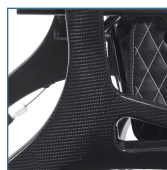

Nitro Elite CF, Carbon Fiber Rollator

HCPCS:

FIGURE A

FIGURE B

FIGURE C

FIGURE D

FIGURE E

FIGURE F

FIGURE G

- Luxurious super lightweight carbon fiber frame (Figure A)
- Frame weighs only 14 lbs for powerful performance with swift and effortless mobility
- Opulent and removable zippered storage bag Unique bag attachment keeps bag securely in place when rollator is open or folded (Figure B)
- Brake cable inside frame for added safety (Figure C)
- Handle height easily adjusts with unique push button
- Caster fork design enhances turning radius
- Large 10" front casters allow optimal steering and rolling comfort (Figure D)
- Easily fold with one hand to ultra-compact size for storage Handle is located on seat (Figure E)
- Cross-brace design allows for side-to-side folding and added stability
- Seat is durable and comfortable
- EZ clip cane holder included

PARTS

Description

1026638	Safety Lock, Nitro, 1/ea, EA
1026636	Step Tube, Left, Nitro, 1/ea, EA
1026637	Step Tube, Right, Nitro, 1/ea, EA
1026643	Cross Brace Screw & Insert, Nitro, 1/ea, EA
1026644	Folding Lock Mechanism, Red, Nitro, 1/ea, EA
1026641	WheelBrakeLeftW/Hrdwr,Plastic,Nitro,1ea, EA
1026618-AN	FrontWheelBearings,NitroW/NewFork, 1/pr, PR
1026642	WheelBrakeRightW/Hrdwr,Plastic,Nitro,1e, EA