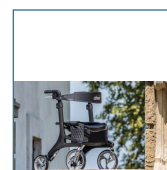

FIGURE G

- Luxurious super lightweight carbon fiber frame (Figure A)
- Frame weighs only 14 lbs for powerful performance with swift and effortless mobility
- Opulent and removable zippered storage bag Unique bag attachment keeps bag securely in place when rollator is open or folded (Figure B)
- Brake cable inside frame for added safety (Figure C)
- Handle height easily adjusts with unique push button
- Caster fork design enhances turning radius
- Large 10" front casters allow optimal steering and rolling comfort (Figure D)
- Easily fold with one hand to ultra-compact size for storage Handle is located on seat (Figure E)
- Cross-brace design allows for side-to-side folding and added stability
- Seat is durable and comfortable
- EZ clip cane holder included