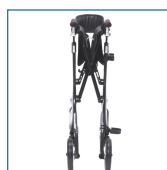

Nitro Elite CF, Carbon Fiber Rollator

HCPCS:

FIGURE A

FIGURE B

FIGURE C

FIGURE D

FIGURE E

FIGURE F

FIGURE G

- Luxurious super lightweight carbon fiber frame (Figure A)
- Frame weighs only 14 lbs for powerful performance with swift and effortless mobility
- Opulent and removable zippered storage bag Unique bag attachment keeps bag securely in place when rollator is open or folded (Figure B)
- Brake cable inside frame for added safety (Figure C)
- Handle height easily adjusts with unique push button
- Caster fork design enhances turning radius
- Large 10" front casters allow optimal steering and rolling comfort (Figure D)
- Easily fold with one hand to ultra-compact size for storage Handle is located on seat (Figure E)
- Cross-brace design allows for side-to-side folding and added stability
- Seat is durable and comfortable
- EZ clip cane holder included

PRODUCTS

Description

RTL10266CF	Nitro Carbon Fiber Rollator, Black
------------	------------------------------------

SPECIFICATIONS

Description

5 Year Limited Warranty	Brake and Handle Housing
Carton Shipping Weight	19 lbs
Handle Height	33.25" - 38.2"
Note	*excluding bag.
Seat Dimensions	17.75" (W) x 20.75" (H) x 8.5" (D)
Unit Dimensions	23" (W) x 27.75" (L)
Warranty Limited Lifetime	Brakes -5 year limited warranty; Frame limited lifetime -
Weight	14 lbs
Weight Capacity	300 lbs