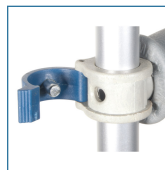

EZ Adjust Aluminum Crutches with Euro-Style Clip and Accessories

HCPCS: E0114-1,E0114

FIGURE A

- Handgrip position adjusts easily and tool-free with Euro-style clip (Figure A)
- Height adjusts easily and tool-free with push pin
- Lighter than wood, the aluminum crutch provides stability and durability
- Non-skid, jumbo-size vinyl contoured tips provide excellent traction
- Hand grips are easily adjusted with Euro-style clips
- Comfortable, durable underarm pad and hand grip

PRODUCTS

Description

10401-8	Crutch, Youth, 8pr/cs
10402-8	Crutch, Tall, 8pr/cs*
10430-8	EZ Adjust, AluminumCrutchesAdult,8/cs
10431-8	EZ Adjust, Aluminum Crutches,Youth,8/cs
10432-8	EZ Adjust, AluminumCrutchesTall,8/cs