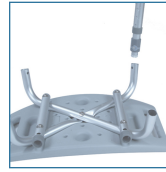

## Deluxe Aluminum Shower Chair

HCPCS: E0240

FIGURE A

FIGURE B

FIGURE C

- Easy, tool-free assembly of back, seat and legs (Figure A - B)
- Aluminum frame is lightweight, durable and corrosion proof
- New pinch-free cover allows for push pins to be depressed without pinching finger
- The audible "click" will be heard when secure (Figure C)
- Legs are height adjustable in 1" increments, and angled with suction-style tips to provide additional stability
- Support collar prevents leg movement and reduces rattle
- Made using recycled materials