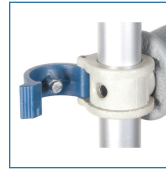

## EZ Adjust Aluminum Crutches with Euro-Style Clip and Accessories

HCPCS: E0114-1,E0114

FIGURE A

- Handgrip position adjusts easily and tool-free with Euro-style clip (Figure A)
- Height adjusts easily and tool-free with push pin
- Lighter than wood, the aluminum crutch provides stability and durability
- Non-skid, jumbo-size vinyl contoured tips provide excellent traction
- Hand grips are easily adjusted with Euro-style clips
- Comfortable, durable underarm pad and hand grip

#### Description

10401-8	Crutch, Youth, 8pr/cs
10430-8	EZ Adjust, AluminumCrutchesAdult,8/cs
10431-8	EZ Adjust, Aluminum Crutches,Youth,8/cs
10432-8	EZ Adjust, AluminumCrutchesTall,8/cs