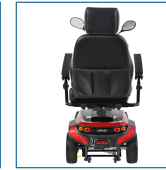

Ventura 3 DLX

HCPCS:

FIGURE A

FIGURE B

FIGURE C

FIGURE D

FIGURE E

FIGURE F

- Easily disassembles for transport
- 400 lbs. Weight Capacity
- Includes interchangeable color panels in Red and Blue (Figure A)
- 33 AH batteries for extended range
- Floorboard with 23" of foot space
- Ergonomic throttle control
- Height-adjustable swivel seat features fold-down backrest and adjustable padded armrests
- Seat position can be adjusted forward or backward
- Rear suspension and Anti-tip wheels
- Programmable controller
- Seat back reclines and features adjustable headrest
- Available with 18" or 20" width Captains Seat
- Flat-free, non-marking tires
- Large, plastic carry basket
- Easy-to-adjust Delta tiller
- Headlight, Turn signals/hazard lights and Rearview mirrors
- Easy free wheel operation

PRODUCTS

Description

VENTURA320CS	VENTURA 3-WHL DELUXE 20"CAPT.SEAT,RED/BL
--------------	--

SPECIFICATIONS

Description

Base Weight	88 lbs.
Batteries (pair)	12V x 33AH
Battery Weight (pair)	46 lbs.
Brakes	Electromagnetic
Charger	4A Offboard
Climbing Angle	7.5°
Dimensions	48" (L) x 25" (W)
Floor to Seat Height	20.5" - 23.5"
Front Wheels	10" x 3" Flat-free
Ground Clearance	2.5"
HCPCS	N/A
Heaviest Piece Weight	60 lbs.
Maximum Range	16 miles
Motor	24V x 350W x 5100 rpm