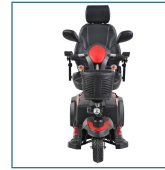

Ventura 3 DLX

HCPCS:

FIGURE A

FIGURE B

FIGURE C

FIGURE D

FIGURE E

FIGURE F

- Easily disassembles for transport
- 400 lbs. Weight Capacity
- Includes interchangeable color panels in Red and Blue (Figure A)
- 33 AH batteries for extended range
- Floorboard with 23" of foot space
- Ergonomic throttle control
- Height-adjustable swivel seat features fold-down backrest and adjustable padded armrests
- Seat position can be adjusted forward or backward
- Rear suspension and Anti-tip wheels
- Programmable controller
- Seat back reclines and features adjustable headrest
- Available with 18" or 20" width Captains Seat
- Flat-free, non-marking tires
- Large, plastic carry basket
- Easy-to-adjust Delta tiller
- Headlight, Turn signals/hazard lights and Rearview mirrors
- Easy free wheel operation

PRODUCTS

Description

VENTURA320CS	VENTURA 3-WHL DELUXE 20"CAPT.SEAT,RED/BL
--------------	--

SPECIFICATIONS

Description

Base Weight	88 lbs.
Batteries (pair)	12V x 33AH
Battery Weight (pair)	46 lbs.
Brakes	Electromagnetic
Charger	4A Offboard
Climbing Angle	7.5°
Dimensions	48" (L) x 25" (W)
Floor to Seat Height	20.5" - 23.5"
Front Wheels	10" x 3" Flat-free
Ground Clearance	2.5"
HCPCS	N/A
Heaviest Piece Weight	60 lbs.
Maximum Range	16 miles
Motor	24V x 350W x 5100 rpm