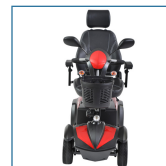

Ventura 4 DLX

HCPCS: N/A

FIGURE A

FIGURE B

FIGURE C

FIGURE D

FIGURE E

- Easily disassembles for transport
- 400 lbs. Weight Capacity
- Includes interchangeable color panels in Red and Blue (Figure A)
- Armrests are padded and adjustable
- 33AH batteries for extended range
- Ergonomic throttle control
- Height-adjustable swivel seat adjusted forward and backward features fold-down backrest and adjustable headrest
- Front and rear suspension with Anti-tip wheels
- Programmable controller
- Available with 18" or 20" width Captains Seat
- Flat-free, non-marking tires
- Large, plastic carry basket
- Easy-to-adjust Delta tiller
- Headlight, rearview mirrors and turn signals/hazard lights
- Easy free wheel operation

PRODUCTS

Description

VENTURA420CS	VENTURA 4-WHL DELUXE 20"CAPT.SEAT,RED/BL
--------------	--

SPECIFICATIONS

Description

Base Weight	99 lbs.
Batteries (pair)	12V x 33AH
Battery Weight (pair)	46 lbs.
Brakes	Electromagnetic
Charger	4A Offboard
Climbing Angle	7.5°
Dimensions	48 (L) x 25 (W)
Floor to Seat Height	22 - 24
Front Wheels	10 x 3 Flat-free
Ground Clearance	2.5"
HCPCS	N/A
Heaviest Piece Weight	70 lbs.
Maximum Range	16 miles
Motor	24V x 350W x 5100 rpm
Rear Wheels	10" x 3" Flat-free
Seat Dimensions	18" (W) x 18" (D) 20" (W) x 18" (D)