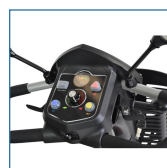

Ventura 4 DLX

HCPCS: N/A

FIGURE A

FIGURE B

FIGURE C

FIGURE D

FIGURE E

- Easily disassembles for transport
- 400 lbs. Weight Capacity
- Includes interchangeable color panels in Red and Blue (Figure A)
- Armrests are padded and adjustable
- 33AH batteries for extended range
- Ergonomic throttle control
- Height-adjustable swivel seat adjusted forward and backward features fold-down backrest and adjustable headrest
- Front and rear suspension with Anti-tip wheels
- Programmable controller
- Available with 18" or 20" width Captains Seat
- Flat-free, non-marking tires
- Large, plastic carry basket
- Easy-to-adjust Delta tiller
- Headlight, rearview mirrors and turn signals/hazard lights
- Easy free wheel operation

PRODUCTS

Description

VENTURA420CS	VENTURA 4-WHL DELUXE 20"CAPT.SEAT,RED/BL
--------------	--

SPECIFICATIONS

Description

Base Weight	99 lbs.
Batteries (pair)	12V x 33AH
Battery Weight (pair)	46 lbs.
Brakes	Electromagnetic
Charger	4A Offboard
Climbing Angle	7.5°
Dimensions	48 (L) x 25 (W)
Floor to Seat Height	22 - 24
Front Wheels	10 x 3 Flat-free
Ground Clearance	2.5"
HCPCS	N/A
Heaviest Piece Weight	70 lbs.
Maximum Range	16 miles
Motor	24V x 350W x 5100 rpm
Rear Wheels	10" x 3" Flat-free
Seat Dimensions	18" (W) x 18" (D) 20" (W) x 18" (D)