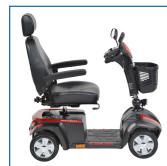

Ventura 4 DLX

HCPCS: N/A

FIGURE A

FIGURE B

FIGURE C

FIGURE D

FIGURE E

- Easily disassembles for transport
- 400 lbs. Weight Capacity
- Includes interchangeable color panels in Red and Blue (Figure A)
- Armrests are padded and adjustable
- 33AH batteries for extended range
- Ergonomic throttle control
- Height-adjustable swivel seat adjusted forward and backward features fold-down backrest and adjustable headrest
- Front and rear suspension with Anti-tip wheels
- Programmable controller
- Available with 18" or 20" width Captains Seat
- Flat-free, non-marking tires
- Large, plastic carry basket
- Easy-to-adjust Delta tiller
- Headlight, rearview mirrors and turn signals/hazard lights
- Easy free wheel operation

PRODUCTS

Description

VENTURA420CS	VENTURA 4-WHL DELUXE 20"CAPT.SEAT,RED/BL
--------------	--

SPECIFICATIONS

Description

Base Weight	99 lbs.
Batteries (pair)	12V x 33AH
Battery Weight (pair)	46 lbs.
Brakes	Electromagnetic
Charger	4A Offboard
Climbing Angle	7.5°
Dimensions	48 (L) x 25 (W)
Floor to Seat Height	22 - 24
Front Wheels	10 x 3 Flat-free
Ground Clearance	2.5"
HCPCS	N/A
Heaviest Piece Weight	70 lbs.
Maximum Range	16 miles
Motor	24V x 350W x 5100 rpm
Rear Wheels	10" x 3" Flat-free
Seat Dimensions	18" (W) x 18" (D) 20" (W) x 18" (D)

SPECIFICATIONS	Description
Seat Type	Captain's
Seat Weight	40 lbs.
Top Speed	6 mph
Total Weight (excl. hand control)	185 lbs.
Turning Radius	54"
Warranty on Batteries	12 Months
Warranty on Electronic Controller/Drive Train Components	24 Months
Warranty on Frame	Lifetime
Weight Capacity	400 lbs
Weight Capacity (13046 13046-HD)	400 lbs.