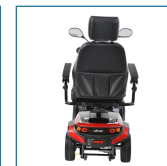

Ventura 4 DLX

HCPCS: N/A

FIGURE A

FIGURE B

FIGURE C

FIGURE D

FIGURE E

- Easily disassembles for transport
- 400 lbs. Weight Capacity
- Includes interchangeable color panels in Red and Blue (Figure A)
- Armrests are padded and adjustable
- 33AH batteries for extended range
- Ergonomic throttle control
- Height-adjustable swivel seat adjusted forward and backward features fold-down backrest and adjustable headrest
- Front and rear suspension with Anti-tip wheels
- Programmable controller
- Available with 18" or 20" width Captains Seat
- Flat-free, non-marking tires
- Large, plastic carry basket
- Easy-to-adjust Delta tiller
- Headlight, rearview mirrors and turn signals/hazard lights
- Easy free wheel operation

PRODUCTS

Description

VENTURA420CS	VENTURA 4-WHL DELUXE 20"CAPT.SEAT,RED/BL
--------------	--

SPECIFICATIONS

Description

Base Weight	99 lbs.
Batteries (pair)	12V x 33AH
Battery Weight (pair)	46 lbs.
Brakes	Electromagnetic
Charger	4A Offboard
Climbing Angle	7.5°
Dimensions	48 (L) x 25 (W)
Floor to Seat Height	22 - 24
Front Wheels	10 x 3 Flat-free
Ground Clearance	2.5"
HCPCS	N/A
Heaviest Piece Weight	70 lbs.
Maximum Range	16 miles
Motor	24V x 350W x 5100 rpm
Rear Wheels	10" x 3" Flat-free
Seat Dimensions	18" (W) x 18" (D) 20" (W) x 18" (D)