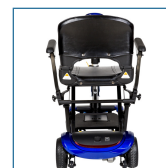

ZooMe Auto-Flex Folding Travel Scooter

HCPCS:

FIGURE A

FIGURE B

FIGURE C

FIGURE D

FIGURE E

FIGURE F

FIGURE G

FIGURE H

- Fully electronic folding and unfolding in 15 seconds or less with a wireless key fob
- Aluminum alloy frame is lightweight for superior portability
- Airline safe lithium battery
- High-gloss shrouds for a protective finish
- Easy throttle control
- Delta tiller for users with limited dexterity
- Auto-folding seat with padded, adjustable armrests
- Flat-free, non-marking tires for worry-free travel
- Easy-to-adjust tiller places the scooter's controls in the ideal position
- Secondary manual-release levers and toggle switch for folding and unfolding
- Front and rear reflectors
- 2 ignition keys and 1 key fob included
- Anti-tip wheels for additional safety

PRODUCTS

Description

FLEX-AUTO	ZooMe Flex Auto Folding Scooter, Blue
-----------	---------------------------------------

SPECIFICATIONS

Description

Anti-Tip Wheels	2" x .5"
Base Weight	55 lbs.
Batteries (pair)	25.9V x 10AH Lithium
Battery Charger	2A Offboard
Battery Weight (pair)	5 lbs.
Brakes	Electromagnetic
Climbing Angle	6°
Controller	PG S Drive 45A
Estimated Range	13 miles
Freewheel Mode	Yes
Front Wheels	6" x 1.5"
Ground Clearance	1.6"
Heaviest Piece Weight	55 lbs.
Motor	24V x 120W
Overall Dimensions	37" (L) x 17" (W) x 32.5" (H)
Overall Dimensions Folded	17" (L) x 17" (W) x 23.5" (H)
Rear Wheels	7" x 2.35"
Seat Dimensions	16" (W) x 14" (D)