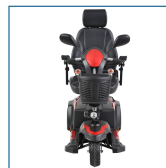

## Ventura 3 DLX

HCPCS:

FIGURE A

FIGURE B

FIGURE C

FIGURE D

FIGURE E

FIGURE F

- Easily disassembles for transport
- 400 lbs. Weight Capacity
- Includes interchangeable color panels in Red and Blue (Figure A)
- 33 AH batteries for extended range
- Floorboard with 23" of foot space
- Ergonomic throttle control
- Height-adjustable swivel seat features fold-down backrest and adjustable padded armrests
- Seat position can be adjusted forward or backward
- Rear suspension and Anti-tip wheels
- Programmable controller
- Seat back reclines and features adjustable headrest
- Available with 18" or 20" width Captains Seat
- Flat-free, non-marking tires
- Large, plastic carry basket
- Easy-to-adjust Delta tiller
- Headlight, Turn signals/hazard lights and Rearview mirrors
- Easy free wheel operation

### Description

VENTURA320CS	VENTURA 3-WHL DELUXE 20"CAPT.SEAT,RED/BL
--------------	--

### Description

Base Weight	88 lbs.
Batteries (pair)	12V x 33AH
Battery Weight (pair)	46 lbs.
Brakes	Electromagnetic
Charger	4A Offboard
Climbing Angle	7.5°
Dimensions	48" (L) x 25" (W)
Floor to Seat Height	20.5" - 23.5"
Front Wheels	10" x 3" Flat-free
Ground Clearance	2.5"
HCPCS	N/A
Heaviest Piece Weight	60 lbs.
Maximum Range	16 miles
Motor	24V x 350W x 5100 rpm