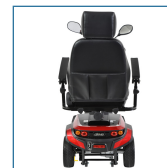

## Ventura 3 DLX

HCPCS:

FIGURE A

FIGURE B

FIGURE C

FIGURE D

FIGURE E

FIGURE F

- Easily disassembles for transport
- 400 lbs. Weight Capacity
- Includes interchangeable color panels in Red and Blue (Figure A)
- 33 AH batteries for extended range
- Floorboard with 23" of foot space
- Ergonomic throttle control
- Height-adjustable swivel seat features fold-down backrest and adjustable padded armrests
- Seat position can be adjusted forward or backward
- Rear suspension and Anti-tip wheels
- Programmable controller
- Seat back reclines and features adjustable headrest
- Available with 18" or 20" width Captains Seat
- Flat-free, non-marking tires
- Large, plastic carry basket
- Easy-to-adjust Delta tiller
- Headlight, Turn signals/hazard lights and Rearview mirrors
- Easy free wheel operation

### Description

VENTURA320CS	VENTURA 3-WHL DELUXE 20"CAPT.SEAT,RED/BL
--------------	--