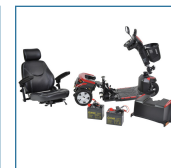

## Ventura 3 DLX

HCPCS:

FIGURE A

FIGURE B

FIGURE C

FIGURE D

FIGURE E

FIGURE F

- Easily disassembles for transport
- 400 lbs. Weight Capacity
- Includes interchangeable color panels in Red and Blue (Figure A)
- 33 AH batteries for extended range
- Floorboard with 23" of foot space
- Ergonomic throttle control
- Height-adjustable swivel seat features fold-down backrest and adjustable padded armrests
- Seat position can be adjusted forward or backward
- Rear suspension and Anti-tip wheels
- Programmable controller
- Seat back reclines and features adjustable headrest
- Available with 18" or 20" width Captains Seat
- Flat-free, non-marking tires
- Large, plastic carry basket
- Easy-to-adjust Delta tiller
- Headlight, Turn signals/hazard lights and Rearview mirrors
- Easy free wheel operation

### Description

VENTURA320CS	VENTURA 3-WHL DELUXE 20"CAPT.SEAT,RED/BL
--------------	--

### Description

Base Weight	88 lbs.
Batteries (pair)	12V x 33AH
Battery Weight (pair)	46 lbs.
Brakes	Electromagnetic
Charger	4A Offboard
Climbing Angle	7.5°
Dimensions	48" (L) x 25" (W)
Floor to Seat Height	20.5" - 23.5"
Front Wheels	10" x 3" Flat-free
Ground Clearance	2.5"
HCPCS	N/A
Heaviest Piece Weight	60 lbs.
Maximum Range	16 miles
Motor	24V x 350W x 5100 rpm