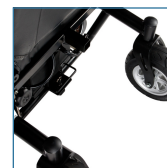

FIGURE G

FIGURE H

- Shroudless design offers easy access to internal components and batteries
- Semi-Reclining captain seat with adjustable headrest is height and depth adjustable
- Armrests are padded, adjustable and removable
- Available with 22" or 24" width Captain's seat
- Quick-release lever allow for easy seat removal
- Flip-up footplate includes rubber bumper to prevent damage and is height, depth and angle adjustable
- Positioning belt included
- Programmable Controller
- Black, flat-free non-marking wheels
- Large, front-anti-tip wheels feature suspension for safety, smoother ride and enhanced obstacle handling
- Joystick is protected by metal casing
- Easy free-wheel operation
- Slide-out battery tray for easy access
- Optional swing-away controller arm sold separately
- Optional elevating leg rests sold separately