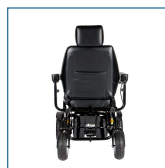

Trident HD

HCPCS: K0825-1, K0825

FIGURE E

- Shroudless design offers easy access to internal components and batteries
- Semi-Reclining captain seat with adjustable headrest is height and depth adjustable
- Armrests are padded, adjustable and removable
- Available with 22" or 24" width Captain's seat
- Quick-release lever allow for easy seat removal
- Flip-up footplate includes rubber bumper to prevent damage and is height, depth and angle adjustable
- Positioning belt included
- Programmable Controller
- Black, flat-free non-marking wheels
- Large, front-anti-tip wheels feature suspension for safety, smoother ride and enhanced obstacle handling
- Joystick is protected by metal casing
- Easy free-wheel operation
- Slide-out battery tray for easy access
- Optional swing-away controller arm sold separately
- Optional elevating leg rests sold separately

PRODUCTS

Description

2850HD-22	Trident HD K0825 FWD 22" x 20" Capt. Sea
2850HD-24	Trident HD K0825 FWD 24" x 20" Capt. Sea

SPECIFICATIONS

Description

Base Weight	98 lbs
Batteries (pair)	12V x 50AH
Battery Weight (pair)	66 lbs
Brakes	Electromagnetic
Caster Wheels	10" x 3"
Charger	5A
Climbing Angle	6°
Control Unit Airflow	8 LPM
Control Unit Alarms	Visual / Audible
Control Unit Cycle Time	10 Minutes
Control Unit Type	Compressor
Controller	PG VR2 70A
Control Unit Power	110 VAC \ 60 Hz
Dimensions	48" (L) x 25.75" (W)
Drive Wheels	14" x 3"