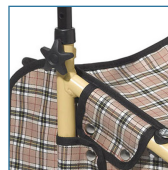

Winnie Lite Supreme/Go Lite 3 Wheel Aluminum Rollator

HCPCS: E0143

FIGURE A

FIGURE B

FIGURE C

FIGURE D

- Special loop lock made of internal aluminum casting operates easily and ensures safety (Figure A)
- 7.5" casters with soft-grip tires are ideal for indoor and outdoor use
- Comes standard with carry pouch
- Handles easily adjust in height with self-threading knob (Figure B)
- Easy, one-hand folding

PRODUCTS

Description

RTL199	Winnie Lite Supr.w/TanPlaidPou,1/cs
--------	-------------------------------------

SPECIFICATIONS

Description

Carton Shipping Weight	15 lbs.
Handle Height	32" - 38"
Unit Dimensions	26" (W) x 22.75" (L)
Warranty	Limited Lifetime
Weight	11 lbs
Weight Capacity	300 lbs

PARTS

Description

10208KN	Knob,Ht.Adj.Rollator,w/Attch.1/ea, EA
9500001232	Brake Cable/Adjust,Lower,1/ea, EA
9500004101	Cable,Fastner,1/ea, EA
9500002211	Axle Bearing,Rollator,1ea, EA
9503HBRAKE	BrakeAssm.,ThreeWheelRollator,1/ea, EA
9500H30001	Rollator Wheel,8"6 Spoke, 1/ea, EA
9500002051	Lower Pivot Bolt,197,1/ea, EA
950330049901	Hand Grip, Right, 3-wheel Rollator, 1/ea, EA
950330039901	Hand Grip, Left, 3-wheel Rollator, 1/ea, EA
950000199901	Generic Brake Cable Only for Rollat,1/ea, EA