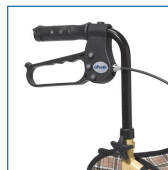

Winnie Lite Supreme/Go Lite 3 Wheel Aluminum Rollator

HCPCS: E0143

FIGURE A

FIGURE B

FIGURE C

FIGURE D

- Special loop lock made of internal aluminum casting operates easily and ensures safety (Figure A)
- 7.5" casters with soft-grip tires are ideal for indoor and outdoor use
- Comes standard with carry pouch
- Handles easily adjust in height with self-threading knob (Figure B)
- Easy, one-hand folding

PRODUCTS

Description

RTL199	Winnie Lite Supr.w/TanPlaidPou,1/cs
--------	-------------------------------------

SPECIFICATIONS

Description

Carton Shipping Weight	15 lbs.
Handle Height	32" - 38"
Unit Dimensions	26" (W) x 22.75" (L)
Warranty	Limited Lifetime
Weight	11 lbs
Weight Capacity	300 lbs

PARTS

Description

10208KN	Knob,Ht.Adj.Rollator,w/Attch.1/ea, EA
9500001232	Brake Cable/Adjust,Lower,1/ea, EA
9500004101	Cable,Fastner,1/ea, EA
9500002211	Axle Bearing,Rollator,1ea, EA
9503HBRAKE	BrakeAssm.,ThreeWheelRollator,1/ea, EA
9500H30001	Rollator Wheel,8"6 Spoke, 1/ea, EA
9500002051	Lower Pivot Bolt,197,1/ea, EA
950330049901	Hand Grip, Right, 3-wheel Rollator, 1/ea, EA
950330039901	Hand Grip, Left, 3-wheel Rollator, 1/ea, EA
950000199901	Generic Brake Cable Only for Rollat,1/ea, EA