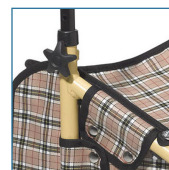

Winnie Lite Supreme/Go Lite 3 Wheel Aluminum Rollator

HCPCS: E0143

FIGURE A

FIGURE B

FIGURE C

FIGURE D

- Special loop lock made of internal aluminum casting operates easily and ensures safety (Figure A)
- 7.5" casters with soft-grip tires are ideal for indoor and outdoor use
- Comes standard with carry pouch
- Handles easily adjust in height with self-threading knob (Figure B)
- Easy, one-hand folding

PRODUCTS

	Description
RTL199	Winnie Lite Supr.w/TanPlaidPou,1/cs

SPECIFICATIONS

	Description
Carton Shipping Weight	15 lbs.
Handle Height	32" - 38"
Unit Dimensions	26" (W) x 22.75" (L)
Warranty	Limited Lifetime
Weight	11 lbs
Weight Capacity	300 lbs

PARTS

	Description
10208KN	Knob,Ht.Adj.Rollator,w/Attch.1/ea, EA
808	BLACK TOTE,1/ea, EA
9500001232	Brake Cable/Adjust,Lower,1/ea, EA
9500004101	Cable,Fastner,1/ea, EA
9500002211	Axle Bearing,Rollator,1ea, EA
9503HBRAKE	BrakeAssm.,ThreeWheelRollator,1/ea, EA
9500H30001	Rollator Wheel,8"6 Spoke, 1/ea, EA
9500002051	Lower Pivot Bolt,197,1/ea, EA
950330049901	Hand Grip, Right, 3-wheel Rollator, 1/ea, EA
950330039901	Hand Grip, Left, 3-wheel Rollator, 1/ea, EA
950000199901	Generic Brake Cable Only for Rollat,1/ea, EA