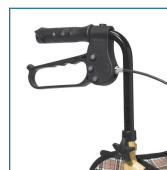

Winnie Lite Supreme/Go Lite 3 Wheel Aluminum Rollator

HCPCS: E0143

FIGURE A

FIGURE B

FIGURE C

FIGURE D

- Special loop lock made of internal aluminum casting operates easily and ensures safety (Figure A)
- 7.5" casters with soft-grip tires are ideal for indoor and outdoor use
- Comes standard with carry pouch
- Handles easily adjust in height with self-threading knob (Figure B)
- Easy, one-hand folding

PRODUCTS

	Description
RTL199	Winnie Lite Supr.w/TanPlaidPou,1/cs

SPECIFICATIONS

	Description
Carton Shipping Weight	15 lbs.
Handle Height	32" - 38"
Unit Dimensions	26" (W) x 22.75" (L)
Warranty	Limited Lifetime
Weight	11 lbs
Weight Capacity	300 lbs

PARTS

	Description
10208KN	Knob,Ht.Adj.Rollator,w/Attch.1/ea, EA
808	BLACK TOTE,1/ea, EA
9500001232	Brake Cable/Adjust,Lower,1/ea, EA
9500004101	Cable,Fastner,1/ea, EA
9500002211	Axle Bearing,Rollator,1ea, EA
9503HBRAKE	BrakeAssm.,ThreeWheelRollator,1/ea, EA
9500H30001	Rollator Wheel,8"6 Spoke, 1/ea, EA
9500002051	Lower Pivot Bolt,197,1/ea, EA
950330049901	Hand Grip, Right, 3-wheel Rollator, 1/ea, EA
950330039901	Hand Grip, Left, 3-wheel Rollator, 1/ea, EA
950000199901	Generic Brake Cable Only for Rollat,1/ea, EA