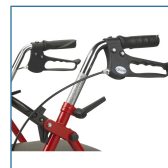

Durable 4 Wheel Rollator with 7.5" Casters

HCPCS: E0143+E0156

FIGURE A

FIGURE B

FIGURE C

- Comes with durable, padded seat
- Removable, hinged, padded backrest can be folded up and down
- Comes with a basket to store personal items
- Durable steel frame
- 7.5" Non-marring casters are ideal for indoor and outdoor use
- Easy-to-use deluxe loop locks (Figure A)
- Lever allows for independent handle height and angle adjustment (Figure B)

PRODUCTS	Description
10257BL-1	Durable 4 Wheel Rollator with 7.5" Casters, EA
10257RD-1	Durable 4 Wheel Rollator with 7.5" Casters, EA

SPECIFICATIONS	Description
Carton Shipping Weight	22.2 lbs.
Handle Height	31" - 37"
Seat Dimensions	12" (L) x 12" (W)
Unit Dimensions	23.5" (W) x 25.5" (L)
Warranty	Limited Lifetime
Weight	18.6 lbs.
Weight Capacity	300 lbs

PARTS	Description
9502F1025714	Right Handlebar, 10257, 1/ea, EA
9502F1025715	Left Handlebar, 10257, 1/ea, EA
95032F260N06	Dust Cap,260N,10257, 1/pr, PR
9502F1025712	Padded Seat W/Brackets, 10257, 1/ea, EA
9502F1025702	SeatBracketsW/Screws,HardSeat,10257,1/pr, PR
9502F1025713	SeatBrackets&Hrdwr,PaddedSeat,10257,1/pk, PKG
9502F1025711	WheelBrakeRight10257,1ea, EA
9502F1025710	WheelBrakeLeft10257,1ea, EA
9502F1025707	FoldingHingeAssembly10257,1ea, EA
9502F1025709	FrontAxleBolt10257,1ea, EA
95032F260N07	Stem Bearing Set,260N,1Set EA, EA
95032F260N14	Right Hand Grip,260N,1ea, EA
95032F260N15	Left Hand Grip260N,1ea, EA
95032F260N10	Height Adjustment Knobs,260N, 10257 1pr, PR