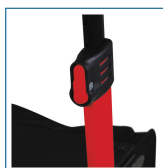

Nitro Aluminum Rollator, 10" Casters

HCPCS:

FIGURE A

FIGURE B

FIGURE C

FIGURE D

FIGURE E

FIGURE F

FIGURE G

- Adjustable contoured backrest
- Cross-brace design for added safety
- Clip hold and side-by-side folding
- Large and convenient storage bag included
- Weight capacity: 300 lbs.
- Weighs only 17.5 lbs., easy-to-transport
-
-

PRODUCTS

Description

RTL10266	Nitro Rollator, Red Frame, 1/ea
RTL10266BK	Nitro Rollator, Black frame,1EA
RTL10266WT	Nitro Rollator, White frame,1EA

SPECIFICATIONS

Description

5 Year Limited Warranty	Brake and Handle Housing
Carton Shipping Weight	21.5 lbs.
Handle Height	33.5" - 38.25"
Seat Dimensions	18" (W) x 20.5" (H) x 10" (D)
Unit Dimensions	23" (W) x 27.75" (L)
Warranty Limited Lifetime	(frame)
Weight	17.5 lbs.
Weight Capacity	300 lbs