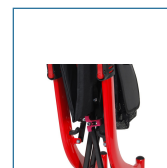

Nitro Aluminum Rollator, 10" Casters

HCPCS:

FIGURE A

FIGURE B

FIGURE C

FIGURE D

FIGURE E

FIGURE F

FIGURE G

- Adjustable contoured backrest
- Cross-brace design for added safety
- Clip hold and side-by-side folding
- Large and convenient storage bag included
- Weight capacity: 300 lbs.
- Weighs only 17.5 lbs., easy-to-transport
-
-

PRODUCTS

Description

RTL10266	Nitro Rollator, Red Frame, 1/ea
RTL10266BK	Nitro Rollator, Black frame,1EA
RTL10266WT	Nitro Rollator, White frame,1EA

SPECIFICATIONS

Description

5 Year Limited Warranty	Brake and Handle Housing
Carton Shipping Weight	21.5 lbs.
Handle Height	33.5" - 38.25"
Seat Dimensions	18" (W) x 20.5" (H) x 10" (D)
Unit Dimensions	23" (W) x 27.75" (L)
Warranty Limited Lifetime	(frame)
Weight	17.5 lbs.
Weight Capacity	300 lbs