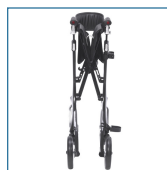

## Nitro Elite CF, Carbon Fiber Rollator

HCPCS:

FIGURE A

FIGURE B

FIGURE C

FIGURE D

FIGURE E

FIGURE F

FIGURE G

- Luxurious super lightweight carbon fiber frame (Figure A)
- Frame weighs only 12 lbs for powerful performance with swift and effortless mobility
- Opulent and removable zippered storage bag Unique bag attachment keeps bag securely in place when rollator is open or folded (Figure B)
- Brake cable inside frame for added safety (Figure C)
- Handle height easily adjusts with unique push button
- Caster fork design enhances turning radius
- Large 10" front casters allow optimal steering and rolling comfort (Figure D)
- Easily fold with one hand to ultra-compact size for storage Handle is located on seat (Figure E)
- Cross-brace design allows for side-to-side folding and added stability
- Seat is durable and comfortable
- EZ clip cane holder included