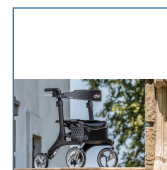

FIGURE G

- Luxurious super lightweight carbon fiber frame (Figure A)
- Frame weighs only 12 lbs for powerful performance with swift and effortless mobility
- Opulent and removable zippered storage bag Unique bag attachment keeps bag securely in place when rollator is open or folded (Figure B)
- Brake cable inside frame for added safety (Figure C)
- Handle height easily adjusts with unique push button
- Caster fork design enhances turning radius
- Large 10" front casters allow optimal steering and rolling comfort (Figure D)
- Easily fold with one hand to ultra-compact size for storage Handle is located on seat (Figure E)
- Cross-brace design allows for side-to-side folding and added stability
- Seat is durable and comfortable
- EZ clip cane holder included