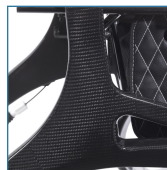

HCPCS:

FIGURE A