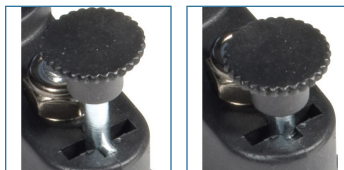

Clever-Lite Walker, Adult, with 8" Casters

HCPCS: E0143+E0156

FIGURE A

FIGURE B

- Front wheels can be set in either "swivel" (Figure A) or "fixed" (Figure B) position
- Special loop lock made of internal aluminum casting operates easily and ensures safety
- Sturdy 1" diameter anodized aluminum construction
- Comes with flip-up seat with built-in carry handle
- Allows individual to be seated or use as traditional walker
- Folds with patented side-paddle release

PRODUCTS	Description
10243	Clever-Lite Rollator,w/8 wheel,1/cs

SPECIFICATIONS	Description
Carton Shipping Weight	21 lbs
Depth (opened at base)	25.5"
Handle Height	35" - 39"
Seat Dimensions	19" (W) x 11.25" (D)
Seat Height	24" - 29"
Warranty	Limited Lifetime
Weight	18 lbs
Weight Capacity	300 lbs
Width	18.5" inside hand grip 21" inside back legs 25.5" Overall

PARTS	Description
10243F	Front Fork w/tubing,10243,1/ea, EA
10230SF	Seat Frame,10230,1ea, EA
10243RW	Rear Wheel for 10243,1/ea, EA
10243W	Front Wheel for 10243, 1/ea, EA
10230BRAKE	HandBrake&CableAssembly,10230,1/ea, EA
12002PB	Push Button for Bath Bench,Walker,1/ea, EA
9500001232	Brake Cable/Adjust,Lower,1/ea, EA
10230SN	Blow Molded Seat,10230,1ea, EA
9500075010	Front Axle Bolt,750/795/10243,1/ea, EA
950340129901	Cable,10230,1/ea, EA