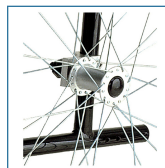

Cougar Wheelchair

HCPCS: K0005-1,K0005+E0951

FIGURE A

FIGURE B

FIGURE C

- Ultra-light, weighs less than 27 lbs (K0005)
- Forward folding back to reduce size
- Tool-free back height adjustable from 17"-20 ½"
- Seat depth adjustable from 16"-18"
- Multi-position back can adjust 15°
- Rigidity bar provides support
- Quick-release rear wheels (Figure A)
- Semi-Pneumatic tires on a 24" spoke wheel provide a smooth, true roll
- 3" of depth adjustment in the overall wheelbase
- Front casters are angle adjustable and height adjustable in three positions
- Arm rest can be flipped allowing 2" width adjustment
- Nylon upholstery is breathable, lightweight and comfortable
- Back folds forward for storage (Figure B - C)
- Adjustable aluminum wheel locks
- Swing-away footrests swing in and out
- Lightweight, composite foot plates with heel loops come standard
- Optional adjustable height arm (sold separately)

PRODUCTS

Description

AK516ADA-AELR	Cougar UltraLt,W/C,16"Det,T Arm,1/cs
AK516ADA-ASF	Cougar UltraLt,W/C16"Det,"T"A, 1/cs
AK518ADA-AELR	Cougar UltraLt,W/C,18"Det,"T"A,1/cs
AK518ADA-ASF	Cougar UltraLt,W/C,18"Det,"T",1/cs

ACCESSORIES

Description

STDS860	Forwrd Stablzrs/Univ.Fit ,1pr/bx, BX
STDS601	Brake Extension,6",1/ea, EA
STDS1034	Wheelchair Cane/Crutch Holder,1/ea, EA

STDS831	Heel Loops, 1pr, BX
STDS820	Telescoping IV Pole,W/C, 1/bx, BX
STDS824	Cougar Anti-Theft Bar,Circle 3/4", EA