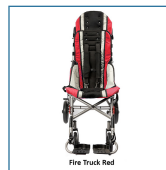

## Trotter Mobility Chair

HCPCS: E1236-1,E1236

FIGURE A

FIGURE B

FIGURE C

- Newly designed padded seat & back upholstery, available in three fun colors
- New champagne-colored folding frame with closure strap that holds the chair shut when folded.
- Crash tested for transit with optional transit brackets
- Adjustable seat depth and seat-to-back angle
- 8" front casters and 10" rear wheels with toggle lock
- Curb-assist lever facilitates curbside navigation
- Pelvic belt and five-point harness with padded breathable covers included