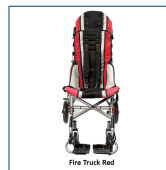

Trotter Mobility Chair

HCPCS: E1236-1,E1236

FIGURE A

FIGURE B

FIGURE C

- Newly designed padded seat & back upholstery, available in three fun colors
- New champagne-colored folding frame with closure strap that holds the chair shut when folded.
- Crash tested for transit with optional transit brackets
- Adjustable seat depth and seat-to-back angle
- 8" front casters and 10" rear wheels with toggle lock
- Curb-assist lever facilitates curbside navigation
- Pelvic belt and five-point harness with padded breathable covers included